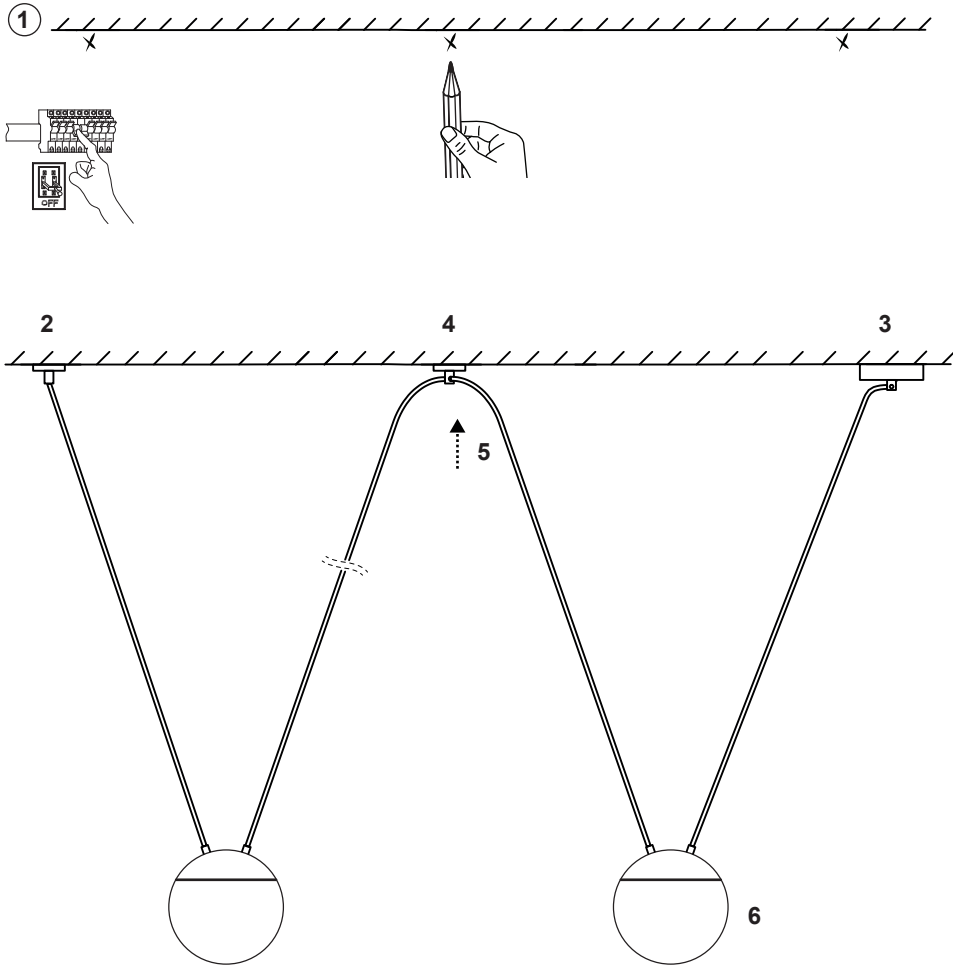

MINE SPACE

Restaurant & Bar
Product Design Awards

Winner

GERMAN
DESIGN
AWARD
SPECIAL
2018

refs.	①	②	③	④ ⑤	⑥
28209-1L • 28210-1L	2 X	1	1		1 E27
28209-2L • 28210-2L	3 X	1	1	1	2 E27
28209-3L • 28210-3L	4 X	1	1	2	3 E27
28209-4L • 28210-4L	5 X	1	1	3	4 E27
28209-5L • 28210-5L	6 X	1	1	4	5 E27

TECHNICAL FEATURES

E27 max 15W LED NO INCL