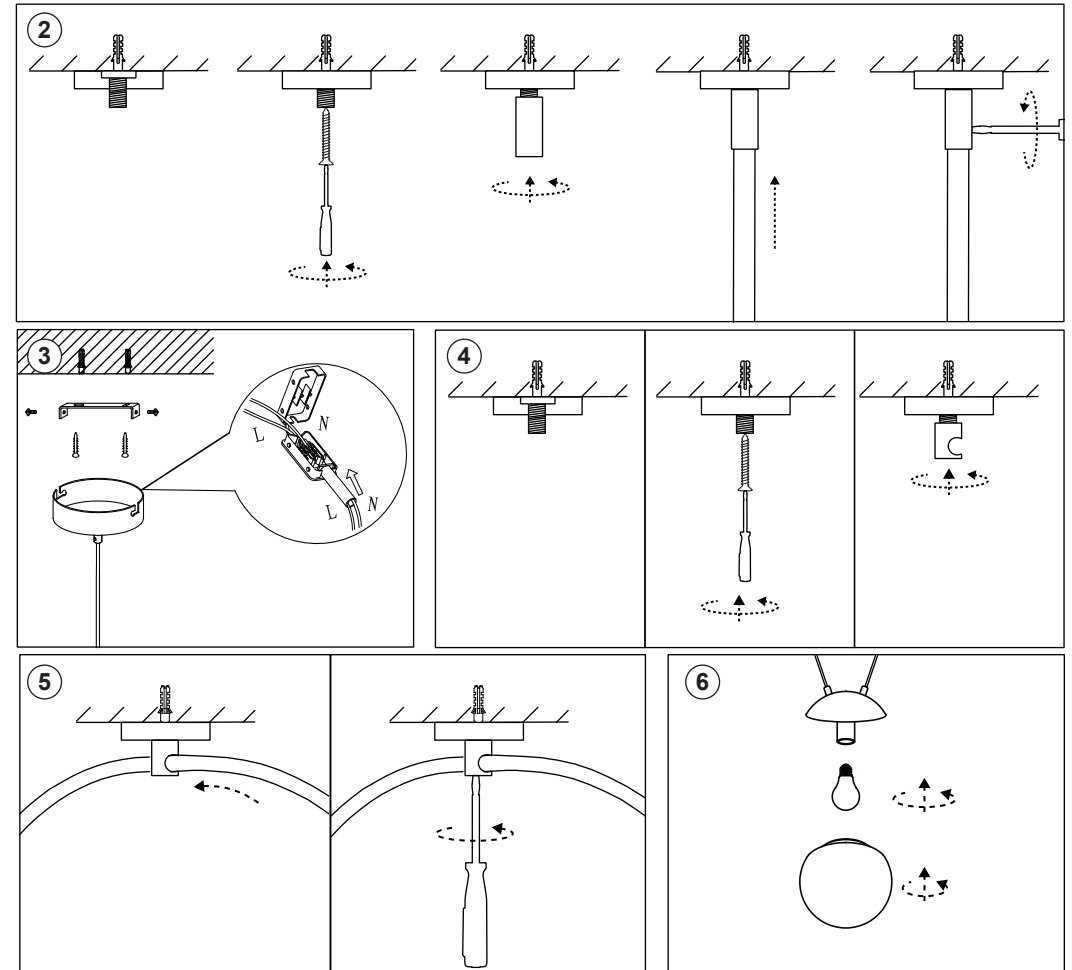

MINE SPACE

Restaurant & Bar
Product Design Awards

Winner

GERMAN
DESIGN
AWARD
SPECIAL
2018

refs.	①	②	③	④ ⑤	⑥
28209-1L • 28210-1L	2 X	1	1		1 E27
28209-2L • 28210-2L	3 X	1	1	1	2 E27
28209-3L • 28210-3L	4 X	1	1	2	3 E27
28209-4L • 28210-4L	5 X	1	1	3	4 E27
28209-5L • 28210-5L	6 X	1	1	4	5 E27

TECHNICAL FEATURES

E27 max 15W LED NO INCL