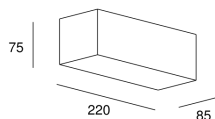

Structure finish : White

Energy efficiency : Light bulb not included

Max. size of light bulb : 129/45 mm

Recommended light bulb : E14