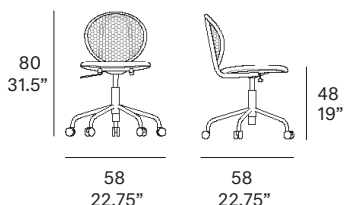

## Swivel dining chair with 5 casters / silla giratoria con 5 ruedas

Norm Architects, 2023/2024

T001 SF

Dining chair with structure made of peeled and tinted natural rattan of 28 mm/1.1" diameter. Metal legs with casters. Backrest manufactured in tinted natural wicker ("octagonal wicker"). Finished with a three step water-based coating (dye, base coat and top coat) highly resistant to solar radiation thanks to UV filters. Upholstered seat. Possibility of customization through a wide variety of high performance technical fabrics. · Gas height adjustment.

### Shipment details

Qty	1 chair (1 box)
Volume	0,34 m <sup>3</sup> / 12 ft <sup>3</sup>
Gross weight	12 kg / 26.4 lb
Net weight (1 chair)	8 kg / 17.6 lb
Box dimensions (approx.)	63 x 63 x 85 cm 24.8" x 24.8" x 33.4"
Item dimensions (width x depth x height)	58 x 58 x 80 cm 22.75" x 22.75" x 31,5"
COM (1, 40 - 1,50 m / 54"-59")	cushion: 0,70 m / 0.76 yd