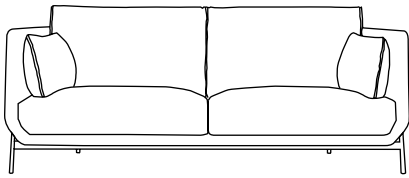

Must

Información Técnica
Technical information

Must 210

210cm/82.7in