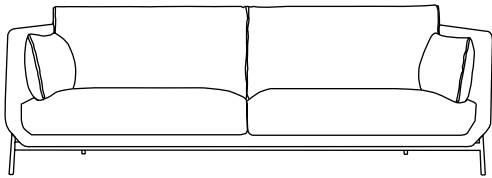

Must 250

250cm/98.4in

100cm/39.4in

87cm/34.2in