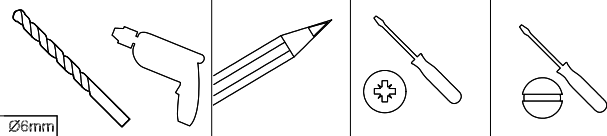

Your will need - Necesitas