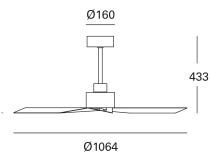

IP20

Power (W) :-

Voltage / frequency : 100-240V/50-60Hz

Total power consumption of light (W) : 22.6W

Warranty : 5 Years

Structure material : Steel

Structure finish : Grey

VENTILATION FEATURES

Blade material: Steel

Blade finish: Grey

Maximum sound level (dB): 45

Minimum sound level (dB): 37

Airflow: 5491

Maximum flow: 155.49

Power used: 22.6W

Service value: 6.88

Standby mode consumption: 0.5

Acoustic potential level: 45

Maximum air speed (m/s): 14819.10

Service value measurement standard: EN 60879:2019