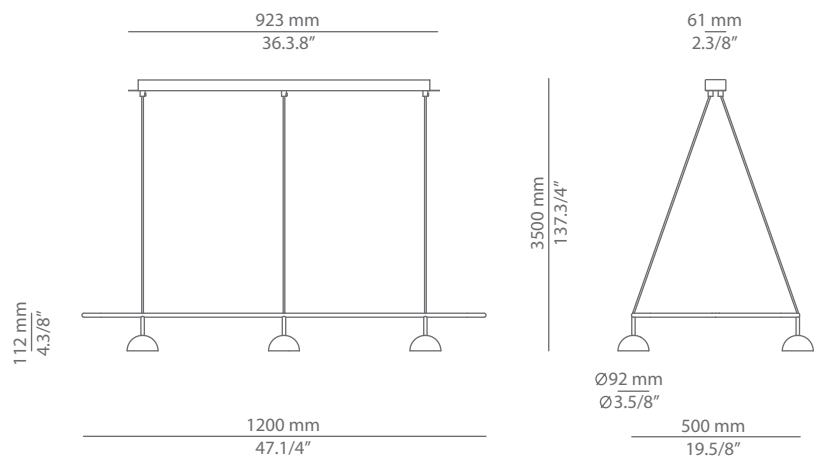

Accessories

Code	Description
123935000	Sound absorbing panel with artificial greenery

SPECIAL REQUIREMENTS

Custom finishes and versions

We offer custom plated or RAL finishes and shades.

Alternate lamping and sizes available for projects. Consult our offices.

Special instructions

ESTILUZ, S.A.
Carretera d'Ogassa, s/n
17860 Sant Joan de les Abadesses
T+34 972 720 125
F+34 972 720 796

estiluz@estiluz.com
www.estiluz.com