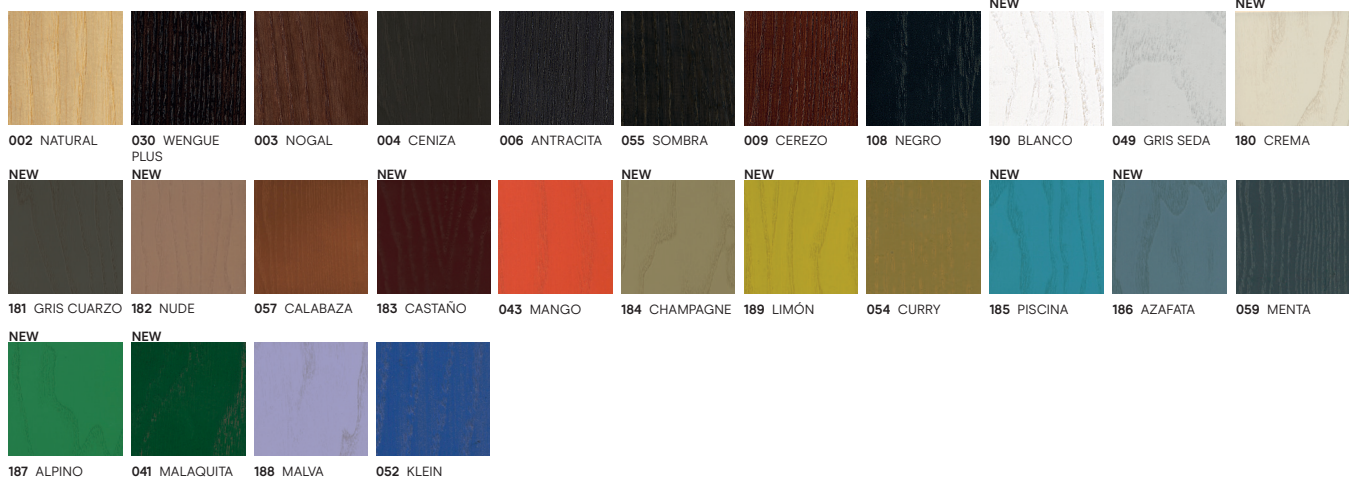

Funda asiento

- Funda de tejido acolchado, totalmente desenfundable.

TECHNICAL SPECIFICATIONS

Seat

- Wood shell: high frequency pressed wooden laminate with a crown cut ash veneer stained as per our chart.
- Upholstered shell: high frequency pressed wooden laminate with a fixed cover.

Legs

- Wooden legs: solid ash veneer stained to match the wood shell, with glides for smooth or delicate surfaces fitted as standard. Glides for abrasive floors and carpets are also available (indicate on the order).
- Metal legs: F1 extra matte lacquer steel, with glides for smooth or delicate surfaces fitted as standard. Glides for abrasive floors and carpets are also available (indicate on the order).
- Wheeled base: Extra matte lacquered F1 steel. Height adjustable gas piston. Silent D59mm black/grey wheels with dual, high resistance roller guides in nylon and steel.
- Arm rest elements: F1 extra matte lacquer steel.

Chair cover

- Quilted removable fabric cover.

ACABADOS / FINISHES / FINITIONS

ASIENTO Y PATAS MADERA / WOODEN SEAT AND LEGS / ASSISE ET PIEDS EN BOIS

FRESNO / ASH / FRÊNE
TINTES / STAINS / TEINTES