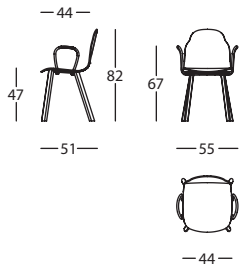

362.42.6

BODY SILLA PATA MADERA CON BRAZOS
BODY CHAIR WOODEN LEGS WITH ARMS
BODY CHAISE PIED BOIS AVEC BRAS

0,27 m² / 1 Pack. / 8,8 kg