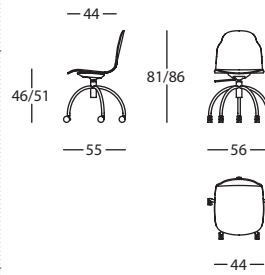

LACADO EXTRA MATE / EXTRA MATTE LACQUER / LAQUE EXTRA MAT

BODY by Sylvain Willenz, 2022

Silla madera / Wooden chair

362.41.6

BODY SILLA PATA MADERA
BODY CHAIR WOODEN LEGS
BODY CHAISE PIED BOIS

0,23 m² / 1 Pack. / 7,5 kg