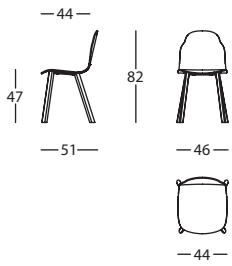

LACADO EXTRA MATE / EXTRA MATTE LACQUER / LAQUE EXTRA MAT

BODY by Sylvain Willenz, 2022

Silla madera / Wooden chair

362.41.6

BODY SILLA PATA MADERA
BODY CHAIR WOODEN LEGS
BODY CHAISE PIED BOIS

0,23 m² / 1 Pack. / 7,5 kg