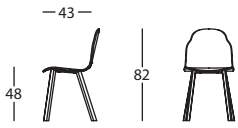

BODY by Sylvain Willenz, 2022

Silla tapizada / Upholstered chair

362.41.6TA

BODY SILLA TAPIZADA PATA MADERA
BODY UPHOLSTERED CHAIR WOODEN LEGS
BODY CHAISE TAPISSÉE PIED BOIS

0,23 m² / 1 Pack. / 8 kg