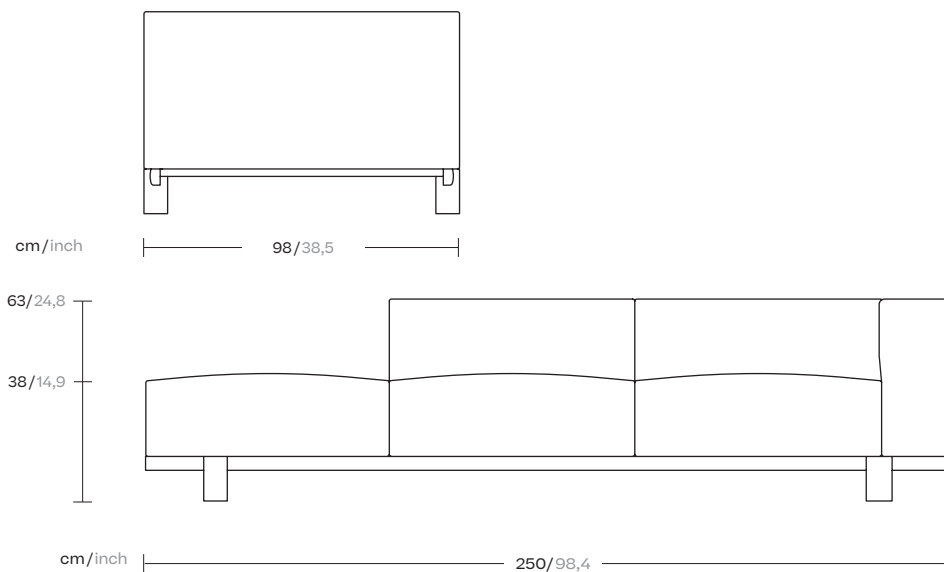

Right corner 3 seater open

Designer
Rodolfo Dordoni

Collection
Molo

Reference
GKS421000

1/4

This is an example of a modular sofa in its purest form. Its orthogonal geometry is based on a rectangular modularity design, which means it can be easily adapted to suit any situation and optimise the space in which it sits.

Each module can be taken apart and re-organised, creating new uses and configurations.

The design is aesthetically minimalistic with intentionally oversized pieces.

On the other hand, the decorative elements have conscientiously not been emphasised in order to give centre stage to the various combinations of fabric, colours and carefully selected details.

kettal