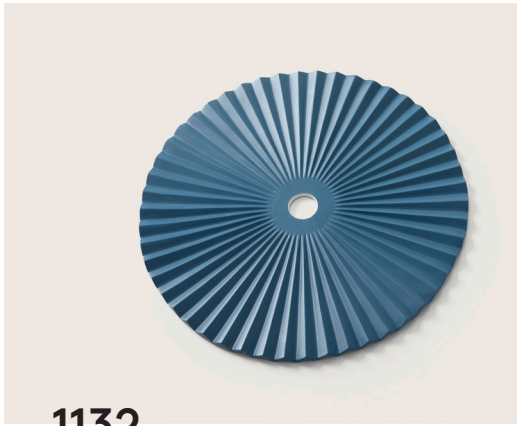

SIZES
Ø300
Ø600
Ø900

1088

MATERIAL
METAL

FINISH
WHITE
BLACK
COLOR,
CONSULT US

SIZES
Ø250
Ø350

1089

MATERIAL
METAL

FINISH
GOLD
CHROME
BLACK
WHITE

SIZE
Ø250

1096

MATERIAL
ALABASTER

FINISH
NATURAL

SIZES
Ø250
Ø350

1097

MATERIAL
CERAMIC

FINISH
CERAMIC

SIZES
Ø200
Ø300

1132

MATERIAL
RESIN

FINISH
WHITE
BLACK
COLOR,
CONSULT US

SIZE
Ø500

1142

MATERIAL
DRIED GRASS

SIZE
40x30cm