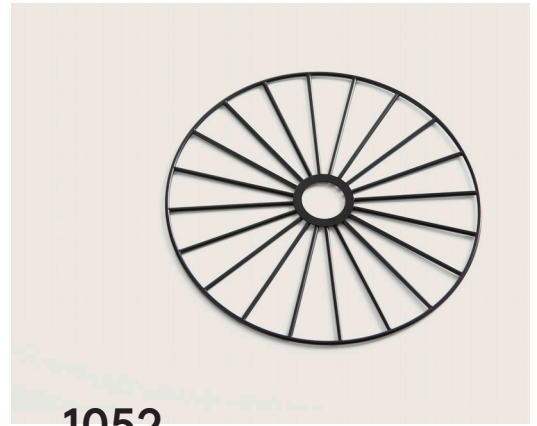

Accesorios

1038

MATERIAL
METAL

FINISH
GOLD
CHROME
BLACK
WHITE

SIZES
Ø150
Ø250
Ø350

1052

MATERIAL
METAL

FINISH
GOLD
CHROME
BLACK
WHITE

SIZES
Ø300
Ø600
Ø900

1088

MATERIAL
METAL

FINISH
WHITE
BLACK
COLOR,
CONSULT US

SIZES
Ø250
Ø350

1089

MATERIAL
METAL

FINISH
GOLD
CHROME
BLACK
WHITE

SIZE
Ø250

1096

MATERIAL
ALABASTER

FINISH
NATURAL

SIZES
Ø250
Ø350

1097

MATERIAL
CERAMIC

FINISH
CERAMIC