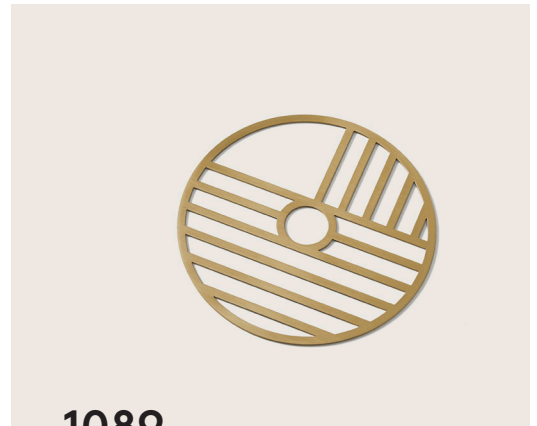

Accesorios

1038

MATERIAL
METAL

FINISH
GOLD
CHROME
BLACK
WHITE

SIZES
Ø150
Ø250
Ø350

1052

MATERIAL
METAL

FINISH
GOLD
CHROME
BLACK
WHITE

SIZES
Ø300
Ø600
Ø900

1088

MATERIAL
METAL

FINISH
WHITE
BLACK
COLOR,
CONSULT US

SIZES
Ø250
Ø350

1089

MATERIAL
METAL

FINISH
GOLD
CHROME
BLACK
WHITE

SIZE
Ø250

1096

MATERIAL
ALABASTER

FINISH
NATURAL

SIZES
Ø250
Ø350

1097

MATERIAL
CERAMIC

FINISH
CERAMIC