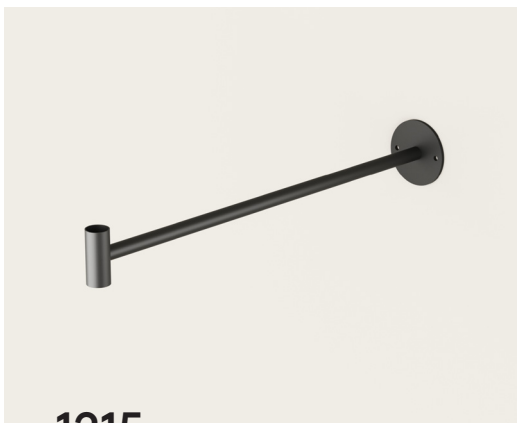

Accesorios

1038

MATERIAL
METAL

FINISH
GOLD
CHROME
BLACK
WHITE

SIZES
Ø150
Ø250
Ø350

1052

MATERIAL
METAL

FINISH
GOLD
CHROME
BLACK
WHITE

SIZE
Ø250

1096

MATERIAL
ALABASTER

FINISH
NATURAL

SIZES
Ø250
Ø350

1097

MATERIAL
CERAMIC

FINISH
CERAMIC

1141

MATERIAL
DRIED GRASS

SIZE
Ø300
Ø500

1163

MATERIAL
METAL WIRE

FINISH
GOLD
CHROME
MATT BLACK
MATT WHITE

SIZES
Ø300
Ø520

1215

DESCRIPCIÓN
Soporte para fijación de colgantes a pared **SIZE** 250mm

DESCRIPTION
Support for wall hanging fixing

1223

MATERIAL
GLASS

FINISH
PINK
TURQUOISE
DARK BLUE
AMBER
BROWN

SIZE
Ø250

C1010

MATERIAL
METAL