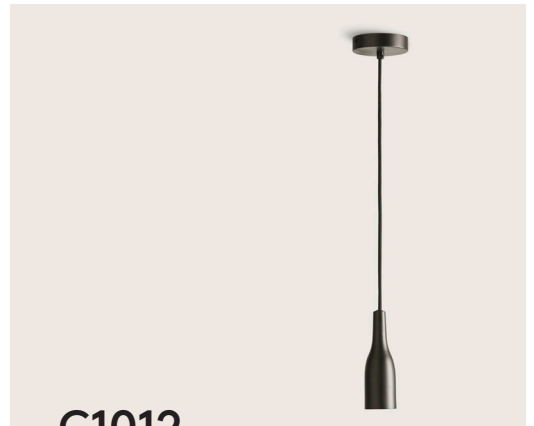

DESCRIPCIÓN
Soporte para fijación de colgantes a pared **SIZE** 250mm

DESCRIPTION
Support for wall hanging fixing

1223

MATERIAL
GLASS

FINISH
PINK
TURQUOISE
DARK BLUE
AMBER
BROWN

SIZE
Ø250

C1010

MATERIAL
METAL

FINISH
BLACK

SIZE
3M CABLE

BULB
E27

C1010

MATERIAL
METAL

FINISH
GOLD

SIZE
3M CABLE

BULB
E27

C1011

MATERIAL
METAL

FINISH
BRONZE

SIZE
3M CABLE

BULB
E27

C1012

MATERIAL
METAL

FINISH
BLACK