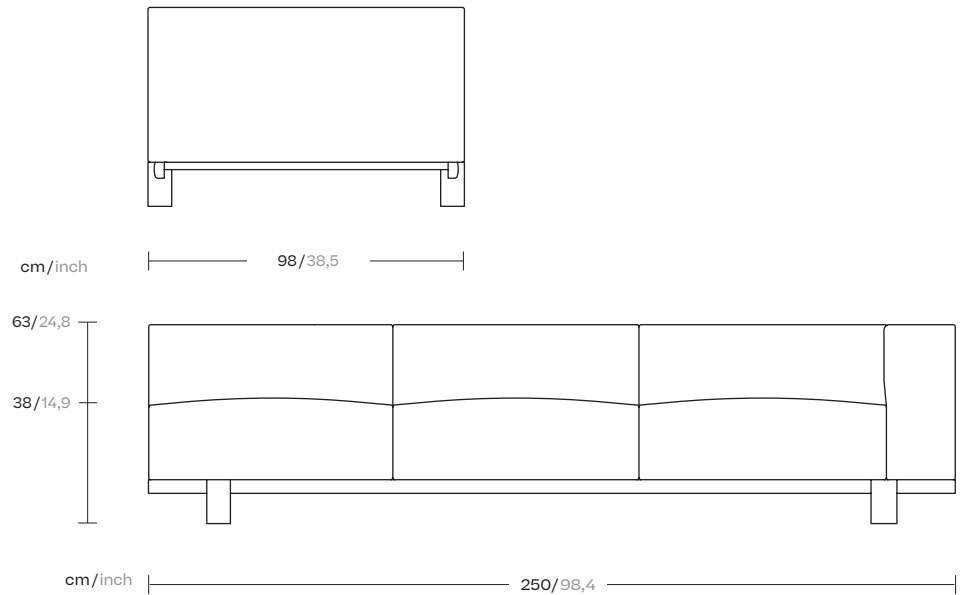

Right corner 3 seater

Designer
Rodolfo Dordoni

Collection
Molo

Reference
GKS420800

1/4

This is an example of a modular sofa in its purest form. Its orthogonal geometry is based on a rectangular modularity design, which means it can be easily adapted to suit any situation and optimise the space in which it sits.

Each module can be taken apart and re-organised, creating new uses and configurations.

The design is aesthetically minimalistic with intentionally oversized pieces.

On the other hand, the decorative elements have conscientiously not been emphasised in order to give centre stage to the various combinations of fabric, colours and carefully selected details.

kettal