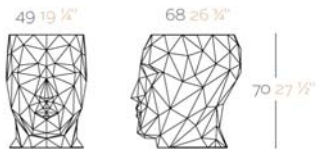

ADAN Table
ADAN Mesa
Ref. 49062

REFERENCE*

REFERENCIA*

49066A	49066	49066F	49066W	49066L
49062	49062A	49062F	49062W	49062L

ReferenceX, for example 0000A ReferenciaX, ejemplo 0000A.

* A: AIRE R: AGUA F: FOC W:LLUM L: LEDS B: FULL WHITE G: GLASS

FINISHES ACABADOS

BASIC

Matt finished.
Básico, acabado mate.

White Blanco	Red Rojo
Black Negro	Pistachio Pistacho
Bronze Bronce	Orange Naranja
Steel Acero	Pink Pink
Anthracite Antracita	Ice Hielo

LLUM

Lighting with energy saving lamp. Wire length: 3 m/ 118". IP 65. Long life: 10.000h
Iluminación con lámpara de bajo consumo. Longitud cable: 3m/118". Larga vida:10.000h.

Ice Hielo	Ice/Blue Hielo/Azul
Orange Naranja	Ice/Red Hielo/Rojo
Red Rojo	Ice/Green Hielo/Verde

- EU: 220-240V ~ 50 - 60Hz. E27 18-30W. CE. RoHS
- USA: 110-120V ~ 60Hz. E26 18-30W. UL.

FOC

Lacquered.
Lacado.

White Blanco	Red Rojo
Black Negro	Pistachio Pistacho
Bronze Bronce	Orange Naranja
Steel Acero	Pink Pink
Anthracite Antracita	Champagne Champán

LED RGB

Lighting with Led RGB technology. Colour change with remote control. Long life60.000h. IP65.
Iluminación con tecnología Led RGB. Cambio de color mediante mando a distancia. Larga vida: 60.000h. IP65.

Ice Hielo

- 100-240V ~ 50-60Hz. 350 -400 LM. 18 - 72 W