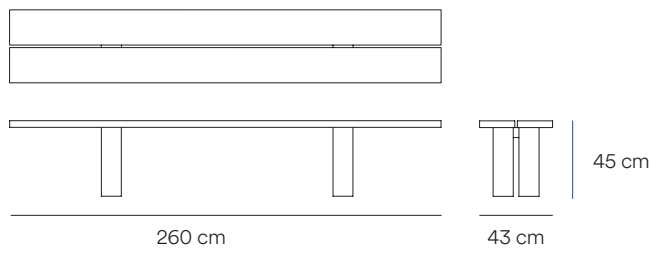

# Teulat

Fact sheet

Table 2.60

Table 1.80

Bench 2.60

Bench 1.80

Coffee table

Side table

### Side table

Natural pine: 18750\_TE  
Black: 18751\_TE

\* This collection is made on request. Possibility of customizing the size and finish of this product. Contact us at [design@teulat.es](mailto:design@teulat.es) for more information.