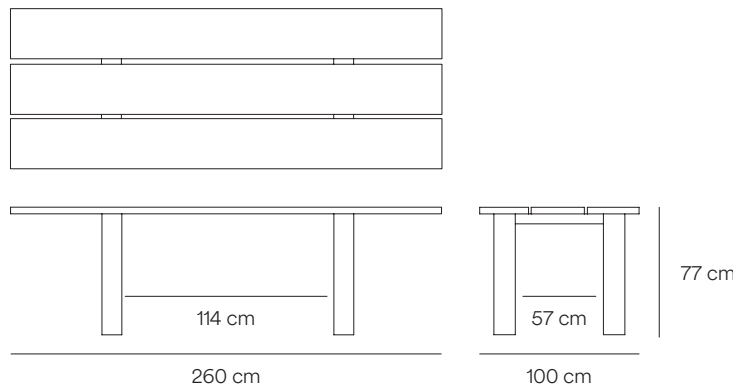

# Teulat

Fact sheet

Table 2.60

Table 1.80

Bench 2.60

Bench 1.80

Coffee table

Side table

### Side table

Natural pine: 18750\_TE  
Black: 18751\_TE

\* This collection is made on request. Possibility of customizing the size and finish of this product. Contact us at [design@teulat.es](mailto:design@teulat.es) for more information.