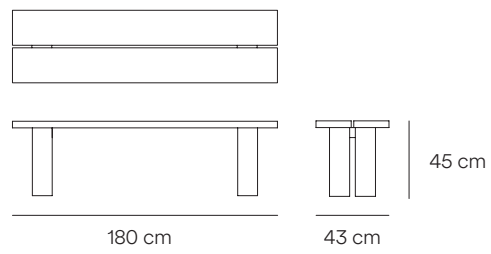

# Teulat

Fact sheet

Table 2.60

Table 1.80

Bench 2.60

Bench 1.80

Coffee table

Side table

### Side table

Natural pine: 18750\_TE  
Black: 18751\_TE

\* This collection is made on request. Possibility of customizing the size and finish of this product. Contact us at [design@teulat.es](mailto:design@teulat.es) for more information.