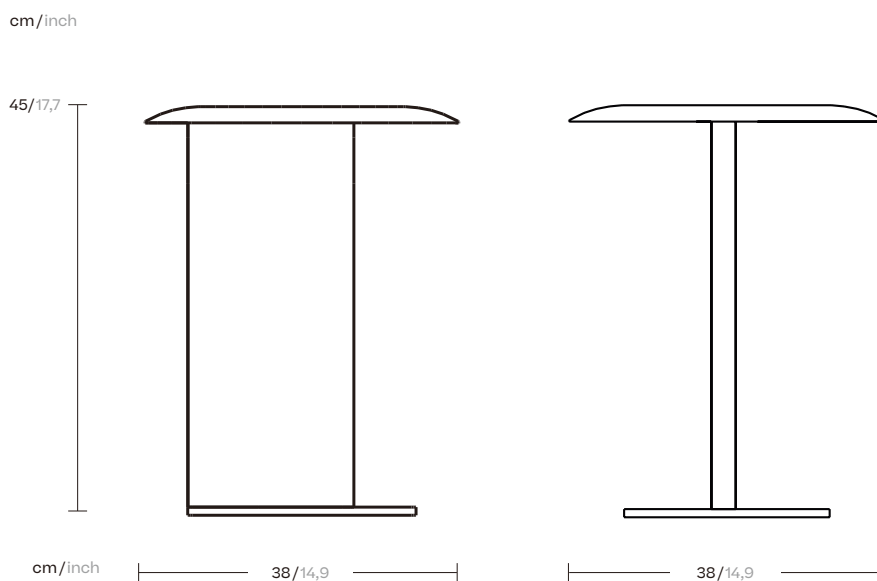

# Side table

Designer  
Patricia Urquiola

Collection  
Insula

Reference  
KSB601500

1/2

The Modular Insula sofa is Patricia Urquiola's updated interpretation of traditional seating used in traditional Arab Majlis, where community members gathered to discuss events and local issues, entertain guests, build friendships, and have fun.

Formally, it is a rational modular sofa with very softened shapes and low height, with a roll in the backrest that concentrates all the protagonism of the design and provides a decidedly horizontal emphasis. It combines carefully balanced proportions as an architectural element that can be subtly integrated.