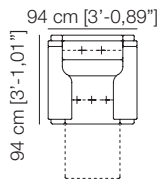

MÓNACO

Gamamobel

Butaca Fija
Butaca Relax
Ref. 105710
Ref. 105711