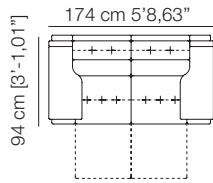

Sofá 2 Plazas Fijo
Sofá 2 Plazas Relax
Ref. 105722
Ref. 105720