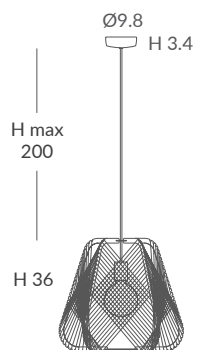

ONNA

In this design by Nacho Timón, the cords intertwine to create an organised chaos as a fractal, which extends across the metal structure, generating volumes on each of its faces.

ONNA colgantes (opciones interior y exterior) / ONNA suspensions (indoor and outdoor options)

REF.
31890/42

COLGANTE / SUSPENSION

IP20 (31890/42)

MATERIAL

Metal y cuerda / Metal and cord

ACABADO / FINISH

Florón: blanco, negro mate, níquel satinado y cromo

Canopy: white, matt black, satin nickel and chrome

Estructura: blanco o negro mate

Structure: white or matt black

Cuerda: Ver carta de colores

Cord: See cord color chart

INSTALACIÓN / INSTALLATION

- E27 LED 1x15W Ø6cm

- E27 LED 1x20W Ø12cm

©