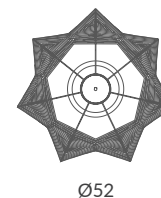

ONNA

In this design by Nacho Timón, the cords intertwine to create an organised chaos as a fractal, which extends across the metal structure, generating volumes on each of its faces.

ONNA colgantes (opciones interior y exterior) / ONNA suspensions (indoor and outdoor options)

Estructura: blanco o negro mate

Structure: white or matt black

Cuerda: Ver carta de colores

Cord: See cord color chart

INSTALACIÓN / INSTALLATION

- E27 LED 1x15W Ø6cm

- E27 LED 1x20W Ø12cm

©