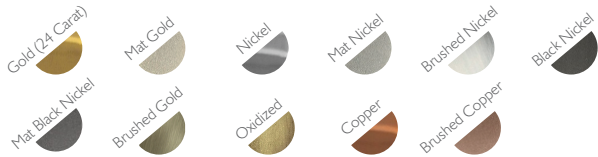

PACKING (approx.)

Dimension: 72 x 72 x 95 cm | 28.3 x 28.3 x 37.4 in

Volume: 0.49 m<sup>3</sup> | 17.39 ft<sup>3</sup>

METAL FINISHING

**Lacquered** \\ Shine or mat \\ All RAL colours available

FABRICS  
[CLICK HERE](#) 