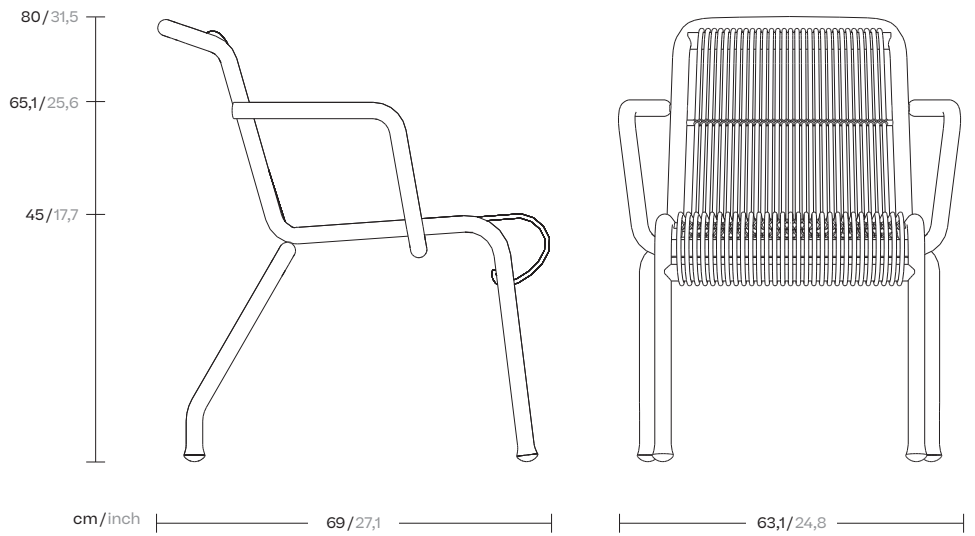

# Outdoor Panarea dining armchair

Designer  
Antonio Citterio

Collection  
Eolias

Reference  
KSB200700

1/4

cm/inch

The Eolias collection by Kettal was born with the aim of creating versatile products, that work in both outdoor and indoor environments. The focus is on sustainability, thanks to the use of natural and synthetic materials such as aluminium and wicker.