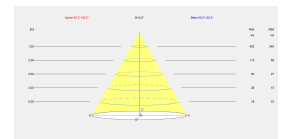

CRI: 80

MacAdam steps: 3

Photobiological risk: RG0

VENTILATION FEATURES

Power used: 5.2W

Service value measurement standard: EN 60879:2019

LOGISTICS

Net weight (kg): 0.2