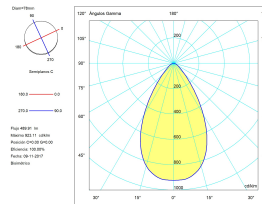

CRI: 80

MacAdam steps: 3

Photobiological risk: RG0

VENTILATION FEATURES

Power used: 5.2W

Service value measurement standard: EN 60879:2019

LOGISTICS

Net weight (kg): 0.2