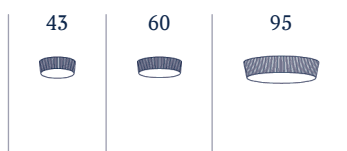

Familia / Family: Plafonet

bover
barcelona lights

Avda. Catalunya 173
Poligon Ind. Sud
08440 Cardedeu
Barcelona, Spain

T. +34 938 713 152
F. +34 938 462 089
info@bover.es
www.bover.es