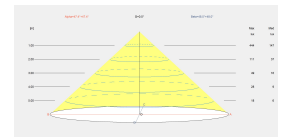

Structure finish : Black

Recommended light bulb : E27

Voltage / frequency : 100-240V/50-60Hz

Max. temperature : 25°C

Warranty : 5 Years

Energy efficiency : A+

LUMINOTECHNIC FEATURES

Lampholder: 1 x E27