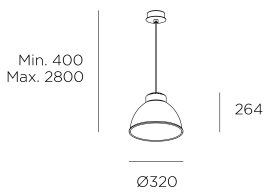

Pek E27

Josep Patsi

00-4962-60-00

Pendant Pek E27 60W Black IP20

TECHNICAL FEATURES

Power (W) : Max. power 60W

Total power consumption of light (W) : 60W

Structure material : Aluminium

Structure finish : Black

Recommended light bulb : E27

Voltage / frequency : 100-240V/50-60Hz

Max. temperature : 25°C

Warranty : 5 Years

Energy efficiency : A+

LUMINOTECHNIC FEATURES

Lampholder: 1 x E27