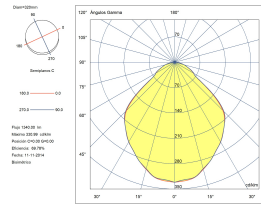

Structure finish : Black

Recommended light bulb : E27

Voltage / frequency : 100-240V/50-60Hz

Max. temperature : 25°C

Warranty : 5 Years

Energy efficiency : A+

LUMINOTECHNIC FEATURES

Lampholder: 1 x E27