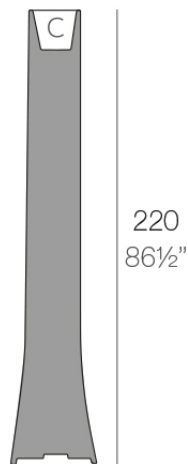

## Bones planter 35x41x220

by Ludovica + Roberto Palomba

The Bones collection, designed by Italians Ludovica and Roberto Palomba, is inspired by the harmony of nature, combining slender lines and generous volumes. Each Bones planter is a statement of visual balance: forms that achieve a light yet robust presence, inviting plants and trees to integrate naturally into the space.

### Description

Pot made of polyethylene resin by rotational moulding. 100% Recyclable. Item suitable for indoor and outdoor use. Available in different finishes.

Weight: 27 Kg

41-16¼"

BONES Maceta 220 C = 4 L  
BONES Planter 220 C = 1 gal