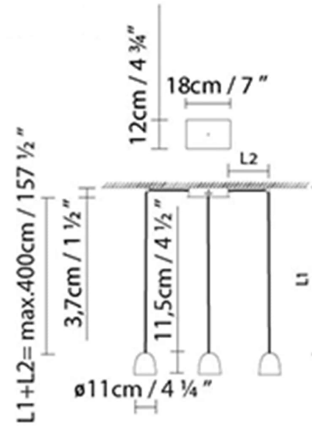

SPEERS S2

SPEERS S3

SPEERS S4

SPEERS S6

Copper (shiny) / copper (satin)

White (matte) / copper (satin)

Black (matte) / copper (satin)

Brass (shiny) / brass (satin)

White (matte) / brass (satin)

Black (matte) / brass (satin)

CÓDIGO	LUMINARIA	FUENTE DE LUZ	DIM	BOMBILLA	kg	
729300	SPEERS S1 COPPER-COPPER					
729305	SPEERS S1 BRASS-BRASS					
729302	SPEERS S1 BLACK-COPPER	LED 9W 1100lm 500mA 2700K CRI≥90 110-230V DIM	PHASE CUT	A++		1,75 LED A+
729307	SPEERS S1 BLACK-BRASS					
729301	SPEERS S1 WHITE-COPPER					
729306	SPEERS S1 WHITE-BRASS					
729310	SPEERS SR1 COPPER-COPPER					
729315	SPEERS SR1 BRASS-BRASS					
729312	SPEERS SR1 BLACK-COPPER	LED 9W 1100lm 500mA 2700K CRI≥90 230V		A++		1,75 LED A+
729317	SPEERS SR1 BLACK-BRASS					
729311	SPEERS SR1 WHITE-COPPER					
729316	SPEERS SR1 WHITE-BRASS