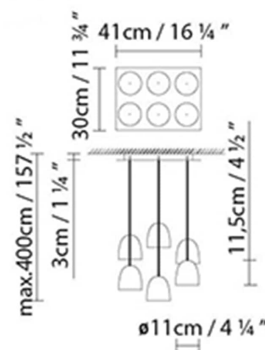

SPEERS S6

Copper (shiny) / copper (satin)

White (matte) / copper (satin)

Black (matte) / copper (satin)

Brass (shiny) / brass (satin)

White (matte) / brass (satin)

Black (matte) / brass (satin)

CÓDIGO	LUMINARIA	FUENTE DE LUZ	DIM	BOMBILLA	kg	
729300	SPEERS S1 COPPER-COPPER					
729305	SPEERS S1 BRASS-BRASS					
729302	SPEERS S1 BLACK-COPPER	LED 9W 1100lm 500mA 2700K CRI≥90 110-230V DIM	PHASE CUT	A++		1,75 LED A+
729307	SPEERS S1 BLACK-BRASS					
729301	SPEERS S1 WHITE-COPPER					
729306	SPEERS S1 WHITE-BRASS					
729310	SPEERS SR1 COPPER-COPPER					
729315	SPEERS SR1 BRASS-BRASS					
729312	SPEERS SR1 BLACK-COPPER	LED 9W 1100lm 500mA 2700K CRI≥90 230V		A++		1,75 LED A+
729317	SPEERS SR1 BLACK-BRASS					
729311	SPEERS SR1 WHITE-COPPER					
729316	SPEERS SR1 WHITE-BRASS