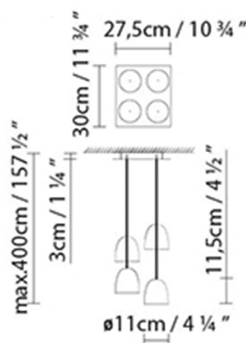

SPEERS S2

SPEERS S3

SPEERS S4

SPEERS S6

Copper (shiny) / copper (satin)

White (matte) / copper (satin)

Black (matte) / copper (satin)

Brass (shiny) / brass (satin)

White (matte) / brass (satin)

Black (matte) / brass (satin)

CÓDIGO	LUMINARIA	FUENTE DE LUZ	DIM	BOMBILLA	kg	
729300	SPEERS S1 COPPER-COPPER					
729305	SPEERS S1 BRASS-BRASS					
729302	SPEERS S1 BLACK-COPPER	LED 9W 1100lm 500mA 2700K CRI≥90 110-230V DIM	PHASE CUT	A++		1,75 LED A+
729307	SPEERS S1 BLACK-BRASS					
729301	SPEERS S1 WHITE-COPPER					
729306	SPEERS S1 WHITE-BRASS					
729310	SPEERS SR1 COPPER-COPPER					
729315	SPEERS SR1 BRASS-BRASS					
729312	SPEERS SR1 BLACK-COPPER	LED 9W 1100lm 500mA 2700K CRI≥90 230V		A++		1,75 LED A+
729317	SPEERS SR1 BLACK-BRASS					
729311	SPEERS SR1 WHITE-COPPER					
729316	SPEERS SR1 WHITE-BRASS