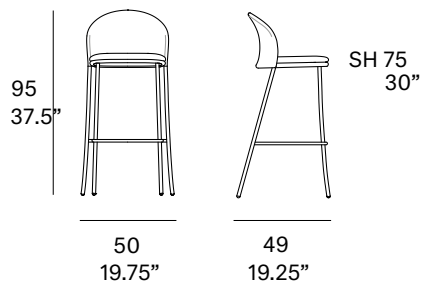

outdoor

Petale

Bar stool / taburete

MUT Design, 2020/2023

C099 N

Bar stool made of stainless steel tube. Possibility of customization through a wide variety of technical fabrics completely suitable for outdoor use. Stackable.

Taburete fabricado en tubo de acero inoxidable. Posibilidad de personalización mediante una amplia variedad de tejidos técnicos totalmente aptos para exteriores. Apilable.

Shipment details

Qty	2 bar stools (1 box) 0,33
Volume	m ³ / 11.6 ft ³
Gross weight	16 kg / 35 lb
Net weight (1 armchair)	5,5 kg / 12,1 lb
Box dimensions (approx.)	57 x 56 x 105 cm 22.4" x 22" x 41.3"
Item dimensions (width x depth x height)	50 x 49 x 95 cm 19.75" x 19.25" x 37.5"
COM (1,40 - 1,50 m / 54"-59"	cushion: 0,55 m / 0.6 yd