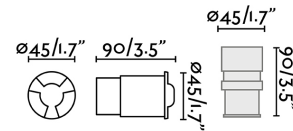

### Specifications

<b>Bulb:</b>	LED 3W 3000K 120lm
<b>Bulb included:</b>	Yes
<b>Transformer:</b>	Driver
<b>Transformer included:</b>	No
<b>Voltage:</b>	24Vdc
<b>IP:</b>	67
<b>Class:</b>	III
<b>Material:</b>	316 stainless steel and glass
<b>Designer:</b>	
<b>Length:</b>	45 mm
<b>Net Width:</b>	90 mm
<b>Height:</b>	45 mm
<b>Diameter:</b>	45 Ø
<b>Net Weight:</b>	0.20 kg
<b>Volume:</b>	0.00050 m3