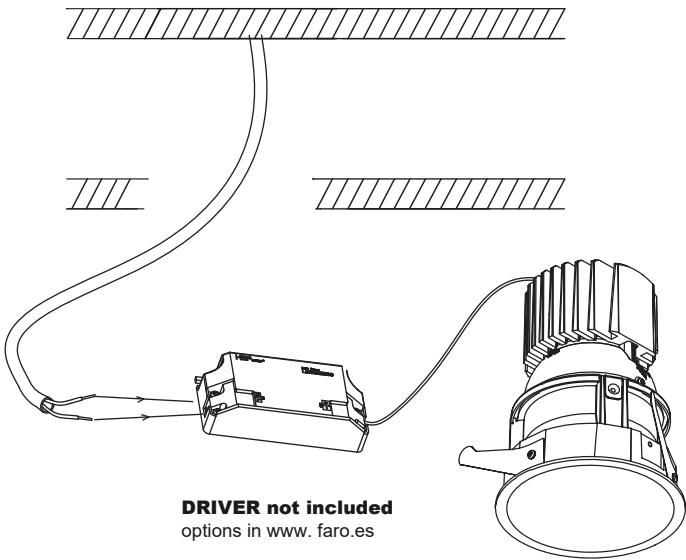

1

Ø103mm

OFF

2

3

4

ON

Technical features • Características técnicas

light options: LED 13W 350mA incl or LED 19W 500mA incl