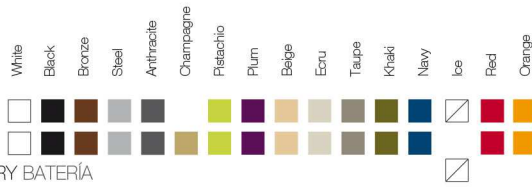

COLOURS COLORES

BASIC, SELF-WATERING / AUTORRIEGO

LACQUERED / LACADO

LIGHT / LUZ, LED RGB, LED DMX, BATTERY BATERIA

TABLETOPS TABLEROS

GLASS

HPL

FULL WHITE Solid Surface / Superficie
Sólida