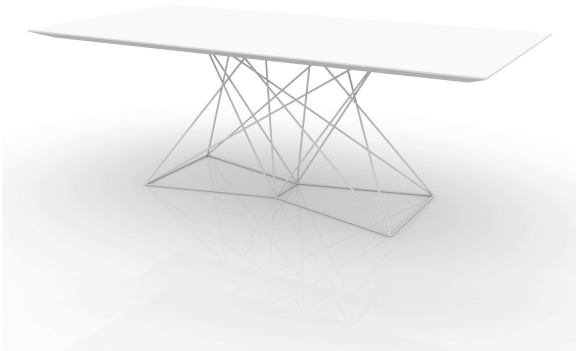

8 (800) 500-70-36
hello@barcelonadesign.ru
www.barcelonadesign.ru

FAZ MESA 200 PIE METALICO

DESCRIPTION DESCRIPTION

Stainless steel legs with lacquer in a colour to match the tabletop. Tabletop is available in HPL or Full White (white only).