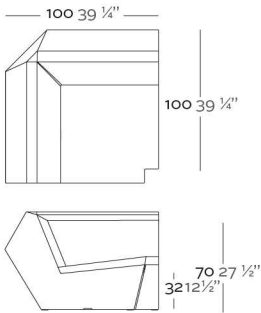

Продажа дизайнерской мебели,
света и аксессуаров
по всей России

8 (800) 500-70-36
hello@barcelonadesign.ru
www.barcelonadesign.ru

FAZ SOFA MODULO ESQUINA 90° (colchoneta incluida)

DESCRIPTION DESCRIPTION

Made in resin of polyethylene by rotational moulding. 100% Recyclable. Item suitable for indoor and outdoor use. Available with different finishes.

Fabricado en resina de polietileno mediante moldeo rotacional con doble pared 100% Reciclable. Apto para exterior e interior. Disponible en varios acabados.

WEIGHT PESO 18 Kg.

INCLUDE INCLUYE

Finished RGB LED: Colour changes of remote control. Outdoor cushions (thick 3 1/4"). Non-slipping feet.

Acabado LED RGB: Mando a distancia para cambio de color de la luz. Acolchado para exterior (grosor 8 cm). Tacos antideslizantes.

OPTIONS OPCIONES

Finished Light: Possibility of transparent cable and switch only for indoor.

Acabado Luz: Posibilidad de cable transparente e interruptor solo para interior.

REFERENCE*

REFERENCIA*

54005	54005F	54005W	54005L	54005D
54005Y				

ReferenceX, for example 0000A ReferenciaX, ejemplo 0000A.

* A: BASIC R: AUTORRIEGO F: LACADO W:LUZ L: LEDS B: FULL WHITE G: GLASS

FAZ Sectional Sofa Corner 90°
FAZ Sofá Módulo Esquina 90°

FINISHES ACABADOS

COLOURS COLORES

BASIC

LACQUERED / LACADO

LIGHT / LUZ, LED RGB, LED DMX, BATTERY BATERIA