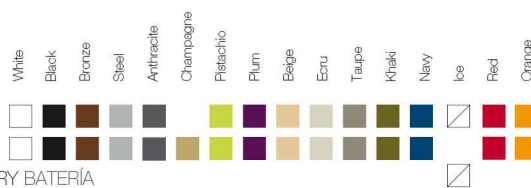

* A: BASIC R: AUTORRIEGO F: LACADO W:LUZ L: LEDS B: FULL WHITE G: GLASS

FINISHES ACABADOS

COLOURS COLORES

BASIC

LACQUERED / LACADO

LIGHT / LUZ, LED RGB, LED DMX, BATTERY BATERÍA

FABRIC TEJIDOS

NAUTICAL NÁUTICA