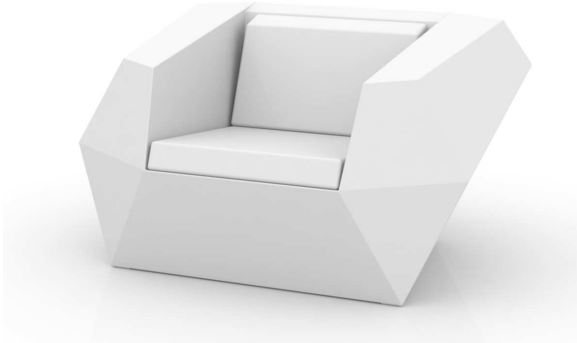

Продажа дизайнерской мебели,
 света и аксессуаров
 по всей России

8 (800) 500-70-36
 hello@barcelonadesign.ru
www.barcelonadesign.ru

FAZ BUTACA (colchoneta incluida)

DESCRIPTION DESCRIPTION

Made in resin of polyethylene by rotational moulding. 100% Recyclable. Item suitable for indoor and outdoor use. Available with different finishes.