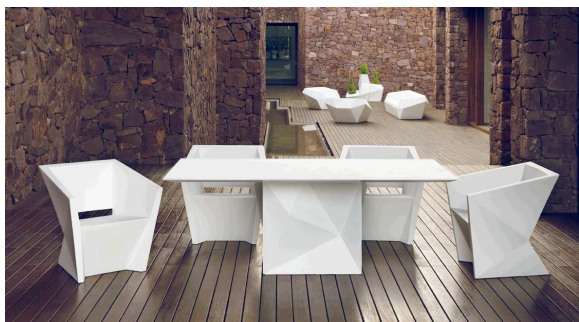

DESCRIPTION DESCRIPTION

Made in resin of polyethylene by rotational moulding. 100% Recyclable. Item suitable for indoor and outdoor use. Available with different finishes.

Fabricado en resina de polietileno mediante moldeo rotacional con doble pared 100% Reciclabre. Apto para exterior e interior. Disponible en varios acabados.