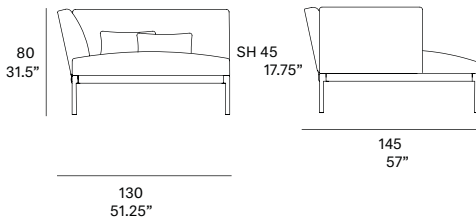

outdoor

Livit

Left chaise longue module / módulo chaise longue izq.

Lievore Altherr Molina 2016

C493

Chaise longue module with structure made of high resistance aluminum profile and legs of injected aluminum, finished with polyester powder. Possibility of customization through a wide variety of technical fabrics completely suitable for outdoor use. Removable upholstered cover. 2 loose cushions 19.75"x 12.5" included.

Shipment details

Qty	1 module (1 box)
Volume	1,80 m3 / 63.5 ft3
Gross weight	47 kg / 104 lb
Net weight	38 kg / 84 lb
Item dimensions (width x depth x height)	130 x 145 x 80 cm 51.25" x 57" x 31.5"
COM (1, 40 - 1,50 m / 54"-59")	upholstered: 5,8 m / 6.4 yd loose cushions: 1 m / 1.1 yd