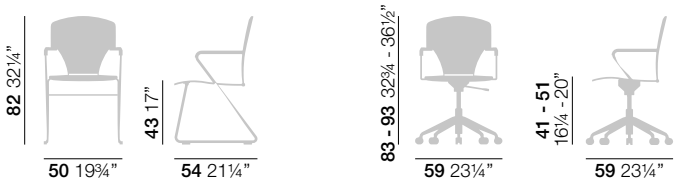

CHROMED CASTORS

Soft castors. Valid for any type of floor.  
 Ø 65 mm

LINKING SYSTEM

Distance between chairs 9 cm.

LINKING DEVICE	CODE
Piece for 2 chairs	503

WRITING TABLET

Removable rotating writing tablet. The tablet turns open to sit and stand-up. Standard: white. Other woods upon request.

WRITING TABLE	CODE
Left or right table	505

With tablet the chairs do not stack.

CUSTOMER OWN WOOD COLOR

Egoa wood chairs can be stained or lacquered.

LACQUER: Minimum order 20 chairs. Solid color covers completely the wood

STAIN: Minimum order 6 chairs. Translucent tone, visible wood grain

DIMENSIONS

PACKING

1-4 Egoa fix chair = 1 box

BOX 1:  
 Size: 58 x 58 x 70 cm  
 Volume: 0,25 m³  
 Weight (with 1 chair): 8 kg  
 Weight (with 4 chair): 32 kg

SOME ASSEMBLY REQUIRED

1 Egoa task chair = 2 boxes

BOX 1 (upper part):  
 Size: 50 x 50 x 55 cm  
 Volume: 0,14 m³  
 Weight: 4 kg

SOME ASSEMBLY REQUIRED

BOX 2 (lower part):  
 Size: 57 x 57 x 23 cm  
 Volume: 0,08 m³  
 Weight: 4 kg