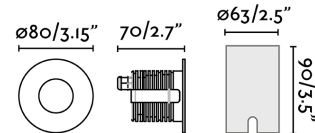

### Specifications

<b>Bulb:</b>	LED 7W COB LED 36° 350mA
<b>Bulb included:</b>	Yes
<b>Transformer:</b>	
<b>Transformer included:</b>	No
<b>IP:</b>	67
<b>Class:</b>	III
<b>Material:</b>	316 aluminium and transparent glass diffuser
<b>Designer:</b>	
<b>Height:</b>	95 mm
<b>Diameter:</b>	80 Ø
<b>Net Weight:</b>	0.39 kg
<b>Volume:</b>	0.00133 m3