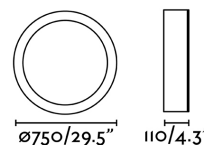

Specifications

Bulb:	LED 50W 2700K
Bulb included:	Yes
Transformer:	Driver
Transformer included:	Yes
Voltage:	220-240V
IP:	
Class:	
Material:	Metal and PC diffuser
Designer:	
Height:	110 mm
Diameter:	750 Ø
Volume:	0.06642 m3