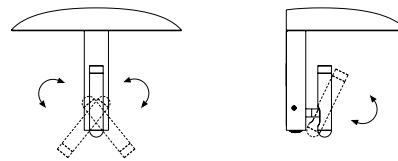

Konoha

Yabu Pushelberg

marset

Konoha

Range of positions

Konoha

Light source:
LED SMD 700mA 2,1W 2700K
CRI80 226,5lm
Luminaire:
100 - 240 VAC 4,25W 131lm
LED included

Optic

Painted steel diffuser with a white interior and painted aluminium spotlight. Switch built into the lamp.

- Black (Ral 9005)
- Terracotta (Ral 050 50 40)
- Chalk (Ral 085 80 10)
- Moss grey (Ral 7003)

- [Download](#) Assembly Instructions
- [Download](#) 2D
- [Download](#) 3D
- [Download](#) Photometric data

info@marset.com
www.marset.com

The result is a simple, unobtrusive wall lamp with a shade that houses a directed spotlight that can rotate 360 degrees. The shade acts like a hat, covering the spotlight so that when the light is directed upward, it bounces inside the shade and projects a soft beam of light, yielding warm ambient lighting.