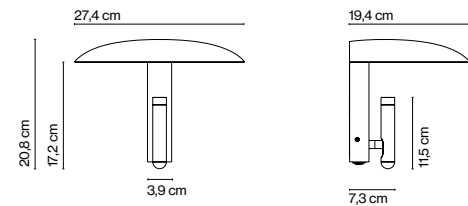

Konoha

Yabu Pushelberg

marset

Konoha

Range of positions

Konoha

Light source:
LED SMD 700mA 2,1W 2700K
CRI80 226,5lm
Luminaire:
100 - 240 VAC 4,25W 131lm
LED included

Optic

Painted steel diffuser with a white interior and painted aluminium spotlight. Switch built into the lamp.

- Black (Ral 9005)
- Terracotta (Ral 050 50 40)
- Chalk (Ral 085 80 10)
- Moss grey (Ral 7003)

- [Download](#) Assembly Instructions
- [Download](#) 2D
- [Download](#) 3D
- [Download](#) Photometric data

info@marset.com
www.marset.com

The result is a simple, unobtrusive wall lamp with a shade that houses a directed spotlight that can rotate 360 degrees. The shade acts like a hat, covering the spotlight so that when the light is directed upward, it bounces inside the shade and projects a soft beam of light, yielding warm ambient lighting.