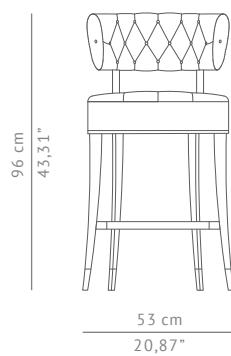

DIMENSIONS

WIDTH	53 cm 20,87"
DEPTH	53 cm 20,87"
HEIGHT	96 cm 37,8"
SEAT HEIGHT	66 cm 25,98"
SEAT DEPTH	45 cm 17,71"

MATERIALS

FABRIC	Cotton velvet
FABRIC REFERENCE	BB MOSS I - Colour 44
FABRIC NEEDED	2 mts 78,74" (Standard width 1,40mts 55")
LEGS	Ash with walnut stain matte varnish and aged brass details

FABRIC / LEATHER REQUEST

COM	2 mts 78,74" (Standard width 1,40mts 55")
COL	30,08 sq ft

PACKAGING

DIMENSIONS	W 60 cm 23,62" D 60 cm 23,62" H 103 cm 40,55"
VOLUME	0,37m ³ 13,06ft ³
WEIGHT	20kg 44,09 lbs

LEAD TIME