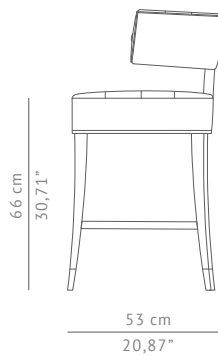

DIMENSIONS

WIDTH	53 cm 20,87"
DEPTH	53 cm 20,87"
HEIGHT	96 cm 37,8"
SEAT HEIGHT	66 cm 25,98"
SEAT DEPTH	45 cm 17,71"

MATERIALS

FABRIC	Cotton velvet
FABRIC REFERENCE	BB MOSS I - Colour 44
FABRIC NEEDED	2 mts 78,74" (Standard width 1,40mts 55")
LEGS	Ash with walnut stain matte varnish and aged brass details

FABRIC / LEATHER REQUEST

COM	2 mts 78,74" (Standard width 1,40mts 55")
COL	30,08 sq ft

PACKAGING

DIMENSIONS	W 60 cm 23,62" D 60 cm 23,62" H 103 cm 40,55"
VOLUME	0,37m ³ 13,06ft ³
WEIGHT	20kg 44,09 lbs

LEAD TIME

Production time is between 6 to 8 weeks for BRABBU collections.
Delivery time is not included.

All of our furniture can be made to measure and it is available in different finishes.
Please note that the colours and materials shown are for reference only and small variations may occur.