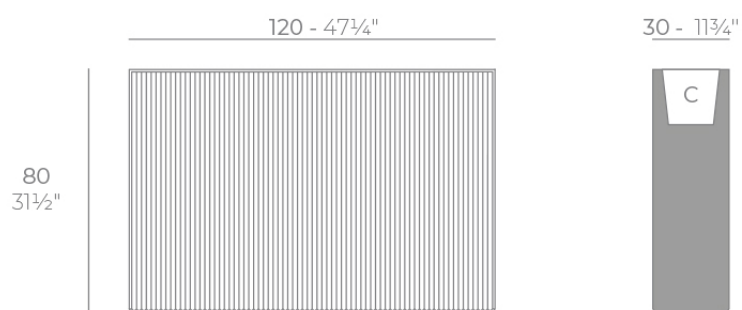

Products / Planters / Gatsby Wall 120x30x80

Gatsby wall 120x30x80

by Ramón Esteve

The Gatsby collection, designed by Ramón Esteve for Vondom, recalls the Art Déco lighting. Those crazy twenties. “Something new, extraordinary, beautiful, simple but sophisticatedly designed” said Francis Scott Fitzgerald about his aims for the novel he was about to write. The Great Gatsby was born in an age of prosperity, parties and excess. They called it “the American Dream”.

Info

Description

Weight: 23 Kg

GATSBY Wall
GATSBY Wall
ref. 54436
C= 115x25x23 45 1/4"x9 3/4"x9"
53 L
14Gal

Finishes

finishes

BASIC

Ref. 54436A