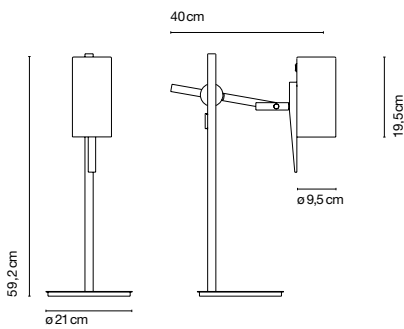

Scantling

Mathias Hahn

marset

Scantling S

Scantling S

- ☐ E27 LED Reflector 8W
- ☐ E27 PAR20 50W

Lacquered iron stem and base. Solid oak arm supports a lacquered aluminium shade. The switch is built into the diffuser.

Black fabric electrical cord

Structure

- White-Oak
- Black-Oak

Shade

- White (Ral 9010)
- Black (Ral 9005)

Download Assembly Instructions

Download 2D

Download 3D