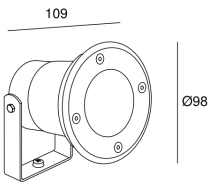

### TECHNICAL FEATURES

Power (W) : Max. power 50W

Total power consumption of light (W) : 50W

Real lumens : 370

Real lm/W : 7

Lens / reflector angle : MEDIUM 28°

UGR : <=16

Structure material : Aluminium, Aluminium

Structure finish : Grey

Diffuser material : Glass

Diffuser finish : Transparent

Max. size of light bulb : 55/50 mm

Recommended light bulb : GU10

Voltage / frequency : 100-240V/50-60Hz

Warranty : 5 Years

Energy efficiency : Light bulb not included