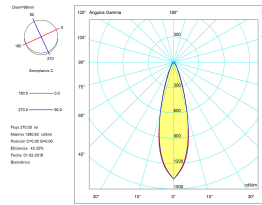

LUMINOTECHNIC FEATURES

Lampholder: 1 x GU10

VENTILATION FEATURES

Power used: 50W

Service value measurement standard: EN 60879:2019

LOGISTICS

Net weight (kg): 0.48

Packaged weight (kg): 0.59

Packaging: 100mm x 100mm x 180mm