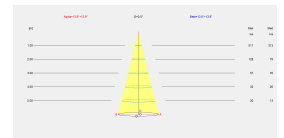

LUMINOTECHNIC FEATURES

Lampholder: 1 x GU10

VENTILATION FEATURES

Power used: 50W

Service value measurement standard: EN 60879:2019

LOGISTICS

Net weight (kg): 0.48

Packaged weight (kg): 0.59

Packaging: 100mm x 100mm x 180mm