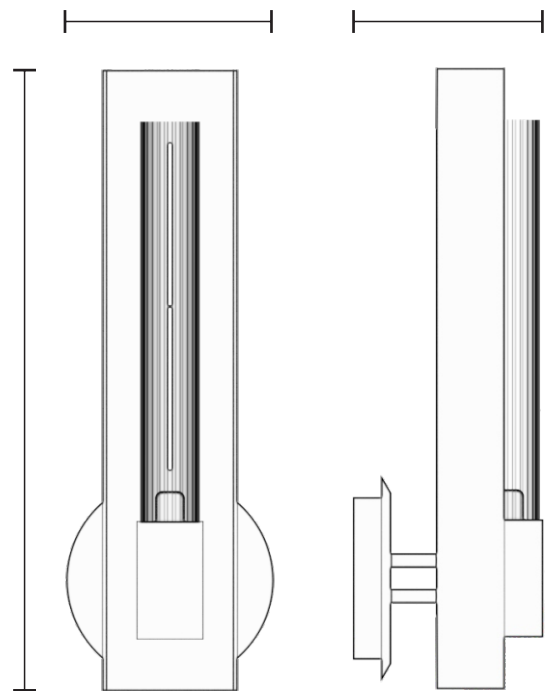

BACCARA • WALL LIGHT
REF. 9750.1

WEIGHT

Per Request

BULBS

Quantity: 1
Type: G9
Wattage: 40W (max)

MATERIALS

Body: Brass
Details: Glass

PACKING (approx.)

Per Request

HEIGHT
42 cm | 16.5 in

WIDTH
14 cm | 5.5 in

DEPTH
11 cm | 4.3 in

WIDTH (BODY)
9 cm | 3.5 in

☐ - Products manufactured according the European norm of security EN 60 598-1.

▽ - Products adjusted for installation in surfaces normally inflammable.

☐ - Products of class II. The electric isolation is double or reinforced.

⚡ - Products with the possibility of instalation of low-energy consumption bulbs.

PRODUCT FINISHES & COSTUMIZATION OPTIONS

MORE FINISHES AVAILABLE HERE: