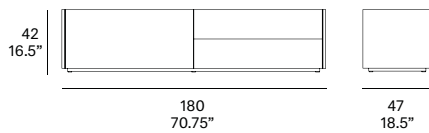

indoor

Team

3-drawer TV module / mueble TV 3 cajones

Mario Ruiz, 2017

T813 C

3-drawer / 3 cajones