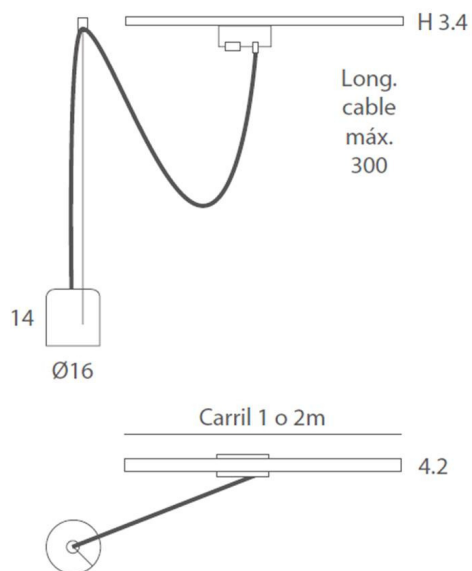

PACO 26852

REF.
26852

**COLGANTE CARRIL/
TRACK SUSPENSION**

IP20

MATERIAL

Pantalla de metal y difusor acrílico/
Metal bowl & acrylic diffuser

ACABADO/ FINISH

Negro mate o blanco/
Matt black or white

INSTALACIÓN/ INSTALLATION

GU-10 LED 1x8W Ø5cm

GU-10 LED 1x14W Ø11,1cm L:7,5cm

EEL: **A⁺⁺ ... A**

ACCESORIOS NO INCLUIDOS. PEDIR POR SEPARADO LOS NECESARIOS:
ACCESSORIES NOT INCLUDED. PLEASE ORDER ADITONALLY:

20202 / C1

20202 / C2

*Carril trifásico de 1 o 2 metros de longitud en acabado blanco mate o negro mate con tapa y conector a red incluidos.

1 or 2 meters long 3-phase track with end cover and end connector.

20202 / R

Conector a red.
Live end connector.

20202 / T

Tapa final de carril.
End cover.

20202 / L

Conector a 2 carriles en ángulo de 90°.
Connector "L" for 2 tracks.

20202 / E

Conector interno de carriles.
Internal connector.

Adaptador trifásico INCLUIDO/ *Track adaptor 3-phase INCLUDED.*

*Bombillas no incluidas/*Light bulbs not included.*

*Archivos 3D y ficheros fotométricos disponibles en descargas/ *3D and photometric files available at downloads.*