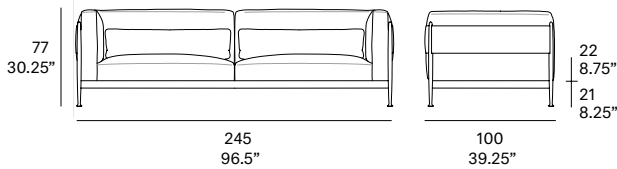

Shipment details

Qty	1 sofa (1 box)
Volume	2,30 m3 / 81.2 ft3
Gross weight	82 kg / 180.8 lb
Net weight (1 armchair)	64 kg / 141.1 lb
Box dimensions (approx.)	300 x 105 x 82 cm 118 x 41.3" x 32.6"
Item dimensions (width x depth x height)	245 x 100 x 77 cm 96.5" x 39.25" x 30.25"
COM (1, 40 - 1,50 m / 54"-59")	seat cushion: 11 m / 12 yd back cushion: 1,2 m / 1.3 yd