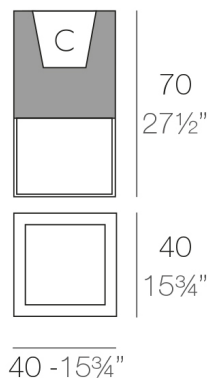

Weight

6 Kg

VELA Cubo 40 C = 22 L (5.9 gal)
VELA Cube 40 C = 6 gal (2.2 gal) 12 1/8" x 12 1/8"

FINISHES

BASIC

Ref. 54035A

Matt Polyethylene

- ICE
- WHITE
- BLACK
- BRONZE
- STEEL
- ANTHRACITE
- RED
- PISTACHIO
- ORANGE
- KHAKI
- NAVY
- TAUPE
- PLUM
- ECRU