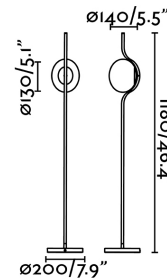

### Specifications

<b>Bulb:</b>	LED 6W 2700K 570lm
<b>Bulb included:</b>	Yes
<b>Transformer:</b>	Driver
<b>Transformer included:</b>	Yes
<b>Voltage:</b>	100-240V
<b>IP:</b>	20
<b>Class:</b>	II
<b>Material:</b>	Metal with an opal glass diffuser
<b>Designer:</b>	NAHTRANG
<b>Length:</b>	200 mm
<b>Net Width:</b>	200 mm
<b>Height:</b>	1180 mm
<b>Net Weight:</b>	4.30 kg
<b>Volume:</b>	0.05982 m3