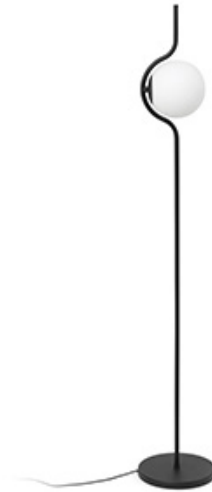

## LE VITA LED Black floor lamp dimmable

Ref. 29698

New black version of LE VITA collection. A designer lights series created by Nahtrang. Its design is delicate and simple, and combines the glass diffuser with the fine lines of its structure. This designer floor lamp is perfect for lighting different environments in your home. It has easy on/off thanks to the Touch Lamp system and three intensities.

### Specifications

<b>Bulb:</b>	LED 6W 2700K 570lm
<b>Bulb included:</b>	Yes
<b>Transformer:</b>	Driver
<b>Transformer included:</b>	Yes
<b>Voltage:</b>	100-240V
<b>IP:</b>	20
<b>Class:</b>	II
<b>Material:</b>	Metal with an opal glass diffuser
<b>Designer:</b>	NAHTRANG
<b>Length:</b>	200 mm
<b>Net Width:</b>	200 mm
<b>Height:</b>	1180 mm
<b>Net Weight:</b>	4.30 kg
<b>Volume:</b>	0.05982 m3