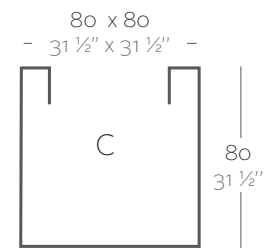

Cube 31 1/2"
Cubo 80 cm

	L Gal	C (d x h) cm in	Simple	Lac. SimpleS
Cubo 30 x 30 x 30 cm Cube 11 3/4" x 11 3/4" x 11 3/4"	26 7	24 x 30 9 1/2" x 11 3/4"	41330	41330F
Cubo 40 x 40 x 40 cm Cube 15 1/2" x 15 1/2" x 15 1/2"	62 16 1/2	32 x 40 12 1/2" x 15 3/4"	41340	41340F
Cubo 50 x 50 x 50 cm Cube 19 3/4" x 19 3/4" x 19 3/4"	125 33	40 x 50 15 3/4" x 19 3/4"	41350	41350F
Cubo 60 x 60 x 60 cm Cube 23 1/2" x 23 1/2" x 23 1/2"	212 56	48 x 60 18" x 32 1/2"	41360	41360F
Cubo 80 x 80 x 80 cm Cube 31 1/2" x 31 1/2" x 31 1/2"	510 134	64 x 80 25 1/2" x 31 1/2"	41380	41380F