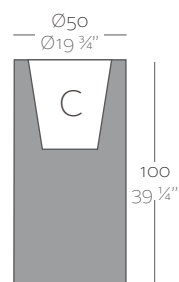

Dimensions Dimensiones

XX XX" : cm in

High Cylinder Ø15 3/4"
Cilindro Alto Ø40

High Cylinder Ø23 1/2"
Cilindro Ø60

High Cylinder Ø21 1/2"
Cilindro Ø80

	L Gal	C (d x h) cm in	Self-Watering Autoriego	Basic	Lacquered Lacado	Light Luz	Led RGB	Led DMX	Led Battery
Cilindro Ø40 x 80 High Cylinder Ø15 3/4" x 16"	17 4 1/2	Ø30 x 32 Ø11 3/4" x 12 1/2"	40441R ^b	40441A	40441F ^b	40441W ^{bi}	40441L ^{bi}	40441D	40441Y
Cilindro Ø50 x 100 High Cylinder Ø19 3/4" x 39 1/4"	31 8	Ø38 x 39 Ø15" x 20 1/2"	40451R ^b	40451A	40451F ^b	40451W ^{bi}	40451L ^{bi}	40451D	40451Y
Cilindro Ø60 x 120 High Cylinder Ø23 1/2" x 47 1/4"	60 15 3/4	Ø46 x 46 Ø18" x 18"	40460R ^b	40460A	40460F ^b	40460W ^{bi}	40460L ^{bi}	40460D	40460Y