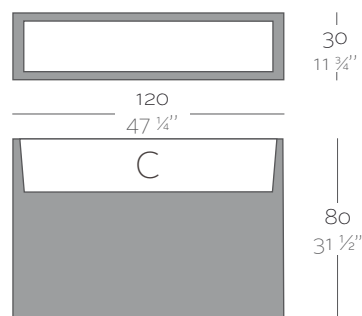

Dimensions Dimensiones

XX XX" : cm in

Wall 31 1/2"
Wall 80

Wall 47 1/4"
Wall 120

Finishes Acabados

Planter made out of polyethylene resin with double wall. Item suitable for indoor and outdoor use.

_BASIC
Matt finishing.