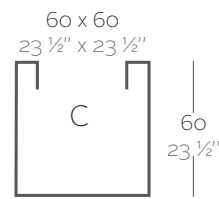

Cube 23 1/2"
Cubo 60 cm