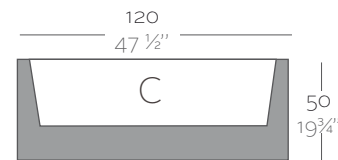

Dimensions Dimensiones

XX XX" : cm in

Jardineria 80 x 30
Jardiniera 31 1/2" x 11 3/4"

Jardineria 100 x 40
Jardiniera 39 1/2" x 15 3/4"

Jardineria 120 x 50
Jardiniera 47 1/2" x 19 3/4"

	L Gal	C (d x h) cm in	Self-Watering Autoriego	Basic	Lacquered Lacado	Light Luz	Led RGB	Led DMX	Led Battery
Jardineria 80 x 30 x 30 Jardiniera 31 1/2" x 11 3/4" x 11 3/4"	10 2 1/2	73 x 23 x 20 28 3/4" x 9" x 7 3/4"	41630R ^b	41630A	41630F ^b	41630W ^b	41630L ^b	41630D	41630Y
Jardineria 100 x 40 x 40 Jardiniera 39 1/2" x 15 3/4" x 15 3/4"	24 6 1/2	91 x 31 x 31 35 3/4" x 12 1/2" x 12 1/2"	41140R ^b	41640A	41640F ^b	41640W ^b	41640L ^b	41640D	41640Y
Jardineria 120 x 50 x 50 Jardiniera 47 1/2" x 19 3/4" x 19 3/4"	40 10 1/2	108 x 38 x 38 42 1/2" x 15" x 15"	41150R ^b	41650A	41650F ^b	41650W ^b	41650L ^b	41650D	41650Y