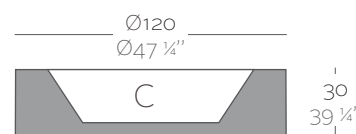

Dimensions Dimensiones

XX XX" : cm in

Cylinder Ø23 1/2"
Cilindro Ø60

Cylinder Ø31 1/2"
Cilindro Ø80

Cylinder Ø47 1/4"
Cilindro Ø120

	L Gal	C (d x h) cm in	Self-Watering Autoriego	Basic	Lacquered Lacado	Light Luz	Led RGB	Led DMX	Led Battery
Land 60 x 60 x 30 23 1/2" x 23 1/2" x 11 3/4"	30 8	Ø46 x 24 Ø18" x 9 1/2"	43960R ^b	43960A	43960F ^b	43960W ^{bi}	43960L ^{bi}	43960D	43960Y
Land 80 x 80 x 30 31 1/2" x 31 1/2" x 11 3/4"	70 18 1/4	Ø61 x 24 Ø24" x 9 1/2"	43980R ^b	43980A	43980F ^b	43980W ^{bi}	43980L ^{bi}	43980D	43980Y
Land 120 x 120 x 30 47 1/4" x 47 1/4" x 11 3/4"	160 42 1/4	Ø91 x 24 Ø35 3/4" x 9 1/2"	43912R ^b	43912A	43912F ^b	43912W ^{bi}	43912L ^{bi}	43912D	43912Y