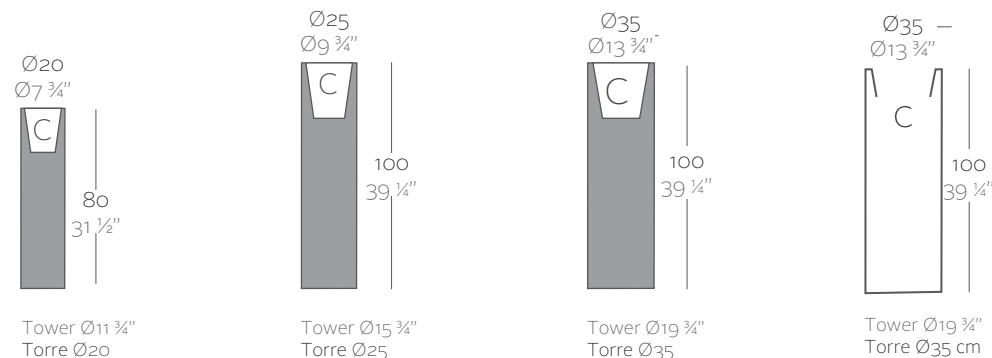

Dimensions Dimensiones

XX XX" : cm in

Tower Ø11 3/4" Torre Ø20
Tower Ø15 3/4" Torre Ø25
Tower Ø19 3/4" Torre Ø35
Tower Ø19 3/4" Torre Ø35 cm

	L Gal	C (d x h) cm in	Self-Watering Autoriego	Basic	Lacquered Lacado	Light Luz	Led RGB	Led DMX	Led Battery
Torre Ø20 x 80 cm Tower Ø7 3/4" x 31 1/2"	5 1/4	Ø17 x 20 Ø6 3/4" x 7 3/4"	44020R ^b	44020A	44020F ^b	44020W ^{bi}	44020L ^{bi}	44020D	44020Y
Torre Ø25 x 100 cm Tower Ø9 3/4" x 39 1/4"	9 2 1/2	Ø20 x 24 Ø7 3/4" x 9 1/2"	44025R ^b	44025A	44025F ^b	44025W ^{bi}	44025L ^{bi}	44025D	44025Y
Torre Ø35 x 100 cm Tower Ø13 3/4" x 39 1/4"	16 4 1/4	Ø29 x 32 Ø11 1/2" x 12 1/2"	44035R ^b	44035A	44035F ^b	44035W ^{bi}	44035L ^{bi}	44035D	44035Y