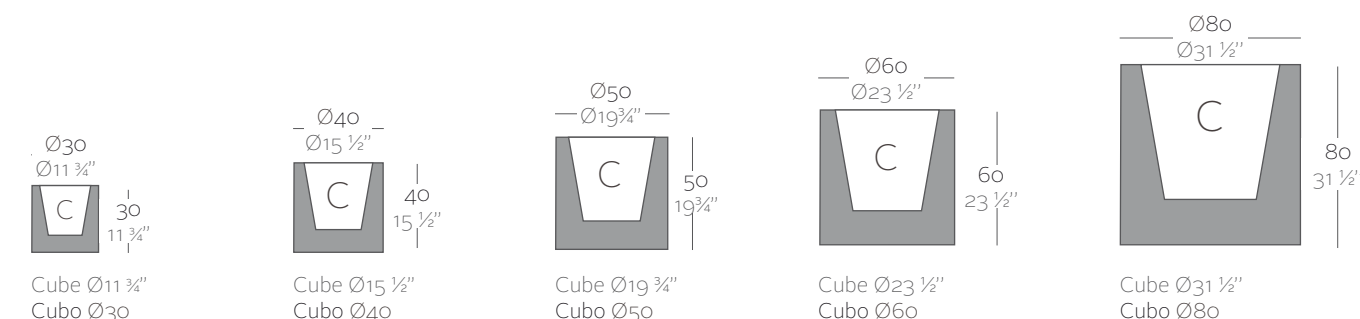

Dimensions Dimensiones

XX XX" : cm in

	L Gal	C (d x h) cm in	Self-Watering Autoriego	Basic	Lacquered Lacado	Light Luz	Led RGB	Led DMX	Led Battery
Cubo Ø30 x 30 Cube Ø11 3/4" x 11 3/4"	9 2 1/2	Ø23 x 20 Ø9" x 7 3/4"	41330R ^b	41330A	41330F ^b	41330W ^{bi}	41330L ^{bi}	41330D	41330Y
Cubo Ø40 x 40 Cube Ø15 1/2" x 15 1/2"	22 5 3/4	Ø31 x 31 Ø12 1/4" x 12 1/4"	41340R ^b	41340A	41340F ^b	41340W ^{bi}	41340L ^{bi}	41340D	41340Y
Cubo Ø50 x 50 Cube Ø19 3/4" x 19 3/4"	50 13	Ø38 x 39 Ø15" x 15 1/4"	41350R ^b	41350A	41350F ^b	41350W ^{bi}	41350L ^{bi}	41350D	41350Y
Cubo Ø60 x 30 Cube Ø23 1/2" x 23 1/2"	72 19	Ø46 x 46 Ø18" x 18"	41360R ^b	41360A	41360F ^b	41360W ^{bi}	41360L ^{bi}	41360D	41360Y
Cubo Ø80 x 40 Cube Ø31 1/2" x 31 1/2"	200 53	Ø64 x 62 Ø25 1/2" x 24 1/2"	41380R ^b	41380A	41380F ^b	41380W ^{bi}	41380L ^{bi}	41380D	41380Y