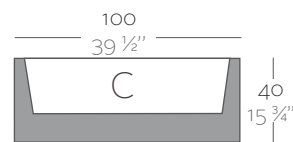

Dimensions Dimensiones

XX XX" : cm in

Jardineria 80 x 30
Jardiniera 31 1/2" x 11 3/4"

Jardineria 100 x 40
Jardiniera 39 1/2" x 15 3/4"

Jardineria 120 x 50
Jardiniera 47 1/2" x 19 3/4"

	L Gal	C (d x h) cm in	Self-Watering Autoriego	Basic	Lacquered Lacado	Light Luz	Led RGB	Led DMX	Led Battery
Jardineria 80 x 30 x 30 Jardiniera 31 1/2" x 11 3/4" x 11 3/4"	10 2 1/2	73 x 23 x 20 28 3/4" x 9" x 7 3/4"	41630R ^b	41630A	41630F ^b	41630W ^b	41630L ^b	41630D	41630Y
Jardineria 100 x 40 x 40 Jardiniera 39 1/2" x 15 3/4" x 15 3/4"	24 6 1/2	91 x 31 x 31 35 3/4" x 12 1/2" x 12 1/2"	41140R ^b	41640A	41640F ^b	41640W ^b	41640L ^b	41640D	41640Y
Jardineria 120 x 50 x 50 Jardiniera 47 1/2" x 19 3/4" x 19 3/4"	40 10 1/2	108 x 38 x 38 42 1/2" x 15" x 15"	41150R ^b	41650A	41650F ^b	41650W ^b	41650L ^b	41650D	41650Y