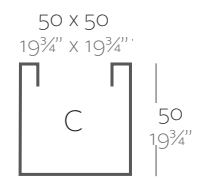

Cube 19 3/4"
Cubo 50 cm