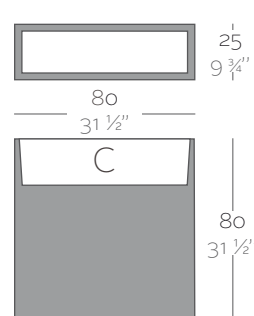

Dimensions Dimensiones

XX XX" : cm in

Wall 31 1/2"
Wall 80

Wall 47 1/4"
Wall 120

Finishes Acabados

Planter made out of polyethylene resin with double wall. Item suitable for indoor and outdoor use.

_BASIC
Matt finishing.