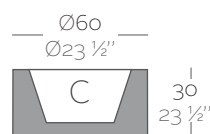

Dimensions Dimensiones

XX XX" : cm in

Cylinder Ø23 1/2"
Cilindro Ø60

Cylinder Ø31 1/2"
Cilindro Ø80

Cylinder Ø47 1/4"
Cilindro Ø120

	L Gal	C (d x h) cm in	Self-Watering Autoriego	Basic	Lacquered Lacado	Light Luz	Led RGB	Led DMX	Led Battery
Land 60 x 60 x 30 23 1/2" x 23 1/2" x 11 3/4"	30 8	Ø46 x 24 Ø18" x 9 1/2"	43960R ^b	43960A	43960F ^b	43960W ^{bi}	43960L ^{bi}	43960D	43960Y
Land 80 x 80 x 30 31 1/2" x 31 1/2" x 11 3/4"	70 18 1/4	Ø61 x 24 Ø24" x 9 1/2"	43980R ^b	43980A	43980F ^b	43980W ^{bi}	43980L ^{bi}	43980D	43980Y
Land 120 x 120 x 30 47 1/4" x 47 1/4" x 11 3/4"	160 42 1/4	Ø91 x 24 Ø35 3/4" x 9 1/2"	43912R ^b	43912A	43912F ^b	43912W ^{bi}	43912L ^{bi}	43912D	43912Y