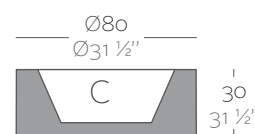

Dimensions Dimensiones

XX XX" : cm in

Cylinder Ø23 1/2"
Cilindro Ø60

Cylinder Ø31 1/2"
Cilindro Ø80

Cylinder Ø47 1/4"
Cilindro Ø120

	L Gal	C (d x h) cm in	Self-Watering Autoriego	Basic	Lacquered Lacado	Light Luz	Led RGB	Led DMX	Led Battery
Land 60 x 60 x 30 23 1/2" x 23 1/2" x 11 3/4"	30 8	Ø46 x 24 Ø18" x 9 1/2"	43960R ^b	43960A	43960F ^b	43960W ^{bi}	43960L ^{bi}	43960D	43960Y
Land 80 x 80 x 30 31 1/2" x 31 1/2" x 11 3/4"	70 18 1/4	Ø61 x 24 Ø24" x 9 1/2"	43980R ^b	43980A	43980F ^b	43980W ^{bi}	43980L ^{bi}	43980D	43980Y
Land 120 x 120 x 30 47 1/4" x 47 1/4" x 11 3/4"	160 42 1/4	Ø91 x 24 Ø35 3/4" x 9 1/2"	43912R ^b	43912A	43912F ^b	43912W ^{bi}	43912L ^{bi}	43912D	43912Y