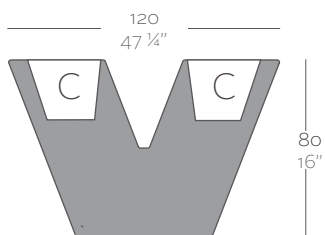

Dimensions Dimensiones

XX XX" : cm in

Uve 120 x 80 x 40
47 1/4" x 31 1/2" x 15 3/4"

	L Gal	C (d x h) cm in	Self-Watering Autoriego	Basic	Lacquered Lacado	Light Luz	Led RGB	Led DMX	Led Battery
Uve 120 x 80 x 40 47 1/4" x 31 1/2" x 15 3/4"	20 + 20 5 1/2 + 5 1/2	33 x 27 13" x 10 3/4"	43340R ^b	43340A	43340F ^b	43340W ^{bi}	43340L ^{bi}	43340D	43340Y