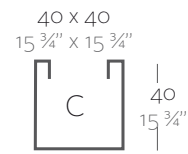

_SIMPLE
Maceta con pared simple, acabado mate.

_LACQUERED SIMPLE
Pot with simple wall, lacquered finishing.

_SIMPLE LACADAS
Maceta con pared simple, acabado lacado.

Dimensions Dimensiones

XX XX' : cm in

Cube 11 3/4"
Cubo 30 cm