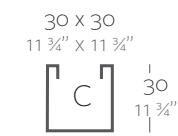

_SIMPLE
Maceta con pared simple, acabado mate.

_LACQUERED SIMPLE
Pot with simple wall, lacquered finishing.

_SIMPLE LACADAS
Maceta con pared simple, acabado lacado.

Dimensions Dimensiones

XX XX' : cm in

Cube 11 3/4"
Cubo 30 cm