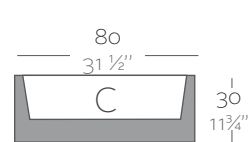

Dimensions Dimensiones

XX XX" : cm in

Jardineria 80 x 30
Jardiniera 31 1/2" x 11 3/4"

Jardineria 100 x 40
Jardiniera 39 1/2" x 15 3/4"

Jardineria 120 x 50
Jardiniera 47 1/2" x 19 3/4"

	L Gal	C (d x h) cm in	Self-Watering Autoriego	Basic	Lacquered Lacado	Light Luz	Led RGB	Led DMX	Led Battery
Jardineria 80 x 30 x 30 Jardiniera 31 1/2" x 11 3/4" x 11 3/4"	10 2 1/2	73 x 23 x 20 28 3/4" x 9" x 7 3/4"	41630R ^b	41630A	41630F ^b	41630W ^b	41630L ^b	41630D	41630Y
Jardineria 100 x 40 x 40 Jardiniera 39 1/2" x 15 3/4" x 15 3/4"	24 6 1/2	91 x 31 x 31 35 3/4" x 12 1/2" x 12 1/2"	41140R ^b	41640A	41640F ^b	41640W ^b	41640L ^b	41640D	41640Y
Jardineria 120 x 50 x 50 Jardiniera 47 1/2" x 19 3/4" x 19 3/4"	40 10 1/2	108 x 38 x 38 42 1/2" x 15" x 15"	41150R ^b	41650A	41650F ^b	41650W ^b	41650L ^b	41650D	41650Y