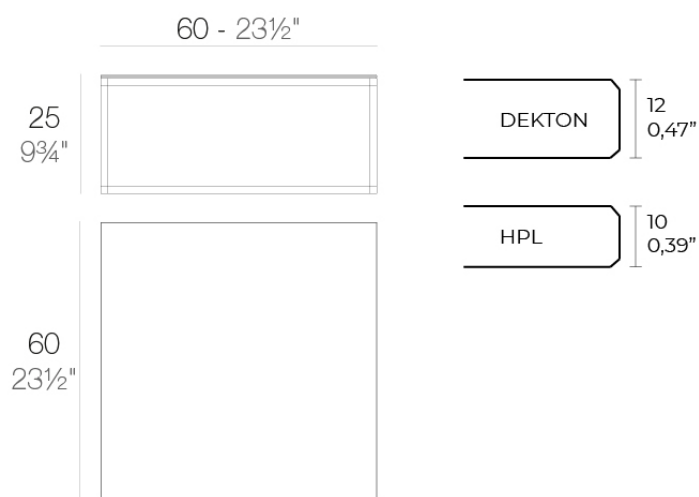

Products / Low Tables / Pixel Table 60x60x25

Pixel table 60x60x25

by Ramón Esteve

The Pixel outdoor sofa collection, designed by Ramón Esteve for Vondom, is inspired by the **small elements of colour that make up an image**, looking to connect the piece with the numerous possible outcomes that are generated as a result of how it is arranged.

Info

Description

Item suitable for indoor and outdoor use.

Weight: 9.18 Kg

PIXEL Mesa Baja 60x60x25
PIXEL Low Table 23 1/2x23 1/2x9 3/4

Finishes

finishes

LACQUERED + HPL