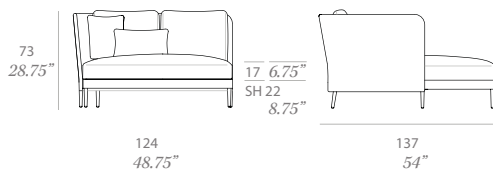

outdoor

Käbu

Left chaise longue module / módulo chaise longue izq.

Javier Pastor 2014/2019

C773

Module made of high resistance aluminum tube. Possibility of customization through a wide variety of technical fabrics completely suitable for outdoor use. Possibility of creating a wide variety of layouts thanks to the modularity of its elements. 1 loose cushion 17.75"x 17.75" + 1 loose cushion 19.75"x 12.5" included.

Shipment details

Qty	1 module (1 box)
Volume	1,47 m3 / 52 ft3
Gross weight	42 kg / 93 lb
Net weight	34 kg / 75 lb
Item dimensions (width x depth x height)	124 x 137 x 73 cm 48.75" x 54" x 28.75"
COM (1, 40 - 1,50 m / 54"-59")	cushions: 5 m / 5.5 yd loose cushions: 1 m / 1.1 yd