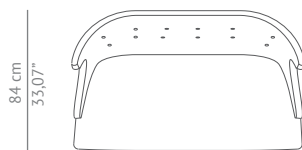

CASEGOODS UPHOLSTERY LIGHTING RUGS ART ACCESSORIES

SIKA | TWO SEAT SOFA

Fitting SIKA two seater sofa in a modern home decor is suiting a blend of strength and elegance, inspired in a deer specie rooted in Japan - where it is considered to be sacred. The most distinctive features of SIKA two seater sofa are its reddish leather covered by brass tackles and the imposing arms and headrest, resembling the deer's fur and antlers. That's why SIKA fits a string modern home decor it transmits a statement of wildness, as well as protection. SIKA sofa is an imposing furniture piece that will add a specil charisma to any modern home decor.

45 cm
17,72"

112 cm
44,09"

140 cm
55,12"

84 cm
33,07"

DIMENSIONS

| | |
|----------------|-----------------|
| WIDTH | 140 cm 55,11" |
| DEPTH | 84 cm 33,07" |
| HEIGHT | 112 cm 44,09" |
| SEAT HEIGHT | 45 cm 17,72" |
| SEAT DEPTH | 56 cm 22,05" |
| ARMREST HEIGHT | 66 cm 25,98" |

MATERIALS

| | |
|------------------|---|
| FABRIC | Synthetic leather |
| FABRIC REFERENCE | BB LERIDA IV - Colour 2 |
| FABRIC NEEDED | 13 mts 511,81" (Standard width 1,40mts 55") |
| LEGS | Black lacquer high gloss |
| NAILS | Golden polished |
| ARM DETAILS | Golden polished |

FABRIC / LEATHER REQUEST

| | |
|-----|---|
| COM | 13 mts 511,81" (Standard width 1,40mts 55") |
| COL | 200,2 sq ft |

PACKAGING

| | |
|------------|---|
| DIMENSIONS | W 147 cm 57,87" D 91 cm 35,83" H 119 cm 46,8" |
| VOLUME | 1,59 m ³ 56,15 ft ³ |
| WEIGHT | 76kg 167 lbs |