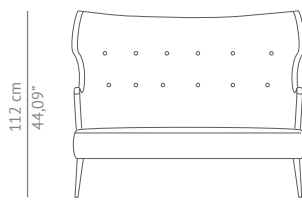

CASEGOODS UPHOLSTERY LIGHTING RUGS ART ACCESSORIES

SIKA | TWO SEAT SOFA

Fitting SIKA two seater sofa in a modern home decor is suiting a blend of strength and elegance, inspired in a deer specie rooted in Japan - where it is considered to be sacred. The most distinctive features of SIKA two seater sofa are its reddish leather covered by brass tackles and the imposing arms and headrest, resembling the deer's fur and antlers. That's why SIKA fits a string modern home decor it transmits a statement of wildness, as well as protection. SIKA sofa is an imposing furniture piece that will add a specil charisma to any modern home decor.

45 cm
17,72"

112 cm
44,09"

140 cm
55,12"

84 cm
33,07"

DIMENSIONS

| | |
|----------------|-----------------|
| WIDTH | 140 cm 55,11" |
| DEPTH | 84 cm 33,07" |
| HEIGHT | 112 cm 44,09" |
| SEAT HEIGHT | 45 cm 17,72" |
| SEAT DEPTH | 56 cm 22,05" |
| ARMREST HEIGHT | 66 cm 25,98" |

MATERIALS

| | |
|------------------|---|
| FABRIC | Synthetic leather |
| FABRIC REFERENCE | BB LERIDA IV - Colour 2 |
| FABRIC NEEDED | 13 mts 511,81" (Standard width 1,40mts 55") |
| LEGS | Black lacquer high gloss |
| NAILS | Golden polished |
| ARM DETAILS | Golden polished |

FABRIC / LEATHER REQUEST

| | |
|-----|---|
| COM | 13 mts 511,81" (Standard width 1,40mts 55") |
| COL | 200,2 sq ft |

PACKAGING

| | |
|------------|---|
| DIMENSIONS | W 147 cm 57,87" D 91 cm 35,83" H 119 cm 46,8" |
| VOLUME | 1,59 m ³ 56,15 ft ³ |
| WEIGHT | 76kg 167 lbs |