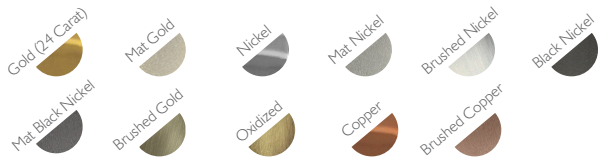

CRYSTAL

Color: Crystal

SWAROVSKI: Per request

PACKING (approx.)

Dimension: 35x35x45 cm | 13.8x13.8x17.7in

OTHER VERSIONS

5981.30

DIMENSIONS

Height: 27cm | 10.6 in Diameter: 30cm | 11.8 in

METAL FINISHING

Lacquered \\ Shine or mat \\ All RAL colours available

CRYSTAL INFORMATION

Under Request

- CE - Products manufactured according the European norm of security EN 60 598-1.
- F - Products adjusted for instalation in surfaces normally inflammable.
- - Products of class II. The electric isolation is double or reinforced.
- ES - Products with the possibility of instalation of low-energy consumption bulbs.