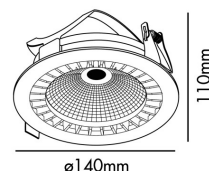

MINI-OPTIC White downlight LED 12/18W 3000K 56° 1685/2260 lm

Ref. 032503301

MINI-OPTIC is minimalist recessed downlight that can be moved on its horizontal axis. It allows an atmosphere perfect for retail and communal spaces to be created. Elegant, minimalist series, where the objects lit up take on a leading role. With a heat temperature of 3000K, this downlight allows warm, comfortable atmospheres to be created. The 20° version is ideal for use as accent lighting in shop windows, shopfronts, restaurants or hotels, and also in exhibition rooms or museums.

Specifications

Bulb:	LED 12-18W 1685-2260lm 3000K 56° CRI85
Bulb included:	Yes
Transformer:	Driver
Transformer included:	No
IP:	20
Class:	III
Material:	Die cast aluminium, aluminium reflector
Length:	135 mm
Net Width:	135 mm
Height:	110 mm
Diameter:	135 Ø
Net Weight:	0.61 kg
Volume:	0.00147 m3