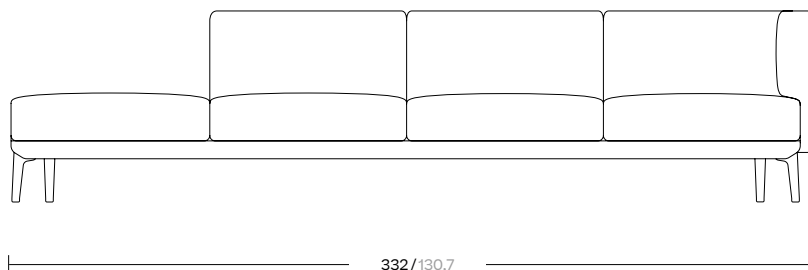

Boma

Right corner 4 seater

“connection-open”

by Rodolfo Dordoni

**kettal**

# Right corner 4 seater “connection- open”

Designer  
Rodolfo Dordoni

Collection  
Boma

Reference  
KS2502600

1/5

cm/inch

The Boma collection, designed by Rodolfo Dordoni for Kettal, was born from the need of high performances of outdoor environment, without sacrificing the increasing demand for comfort that new products have to face. Therefore the structure is organized around a frame entirely made of aluminum, capable of hiding in the essentiality of its lines either the quality of the used materials and the chance of easy articulation in different compositions.