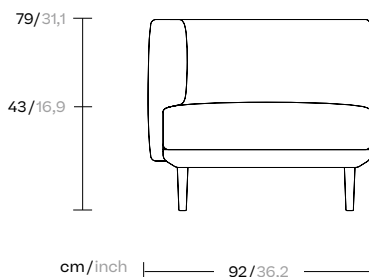

# Right corner 4 seater “connection- open”

Designer  
Rodolfo Dordoni

Collection  
Boma

Reference  
KS2502600

1/5

cm/inch

The Boma collection, designed by Rodolfo Dordoni for Kettal, was born from the need of high performances of outdoor environment, without sacrificing the increasing demand for comfort that new products have to face. Therefore the structure is organized around a frame entirely made of aluminum, capable of hiding in the essentiality of its lines either the quality of the used materials and the chance of easy articulation in different compositions.