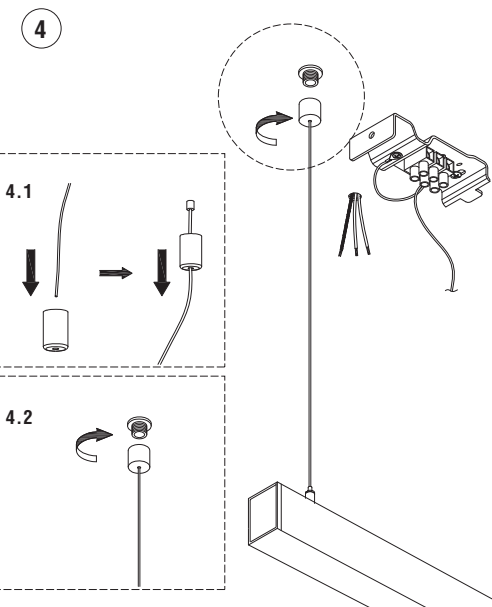

i Part pendant kit

This product contains a light source of energy efficiency class B or C. See www.faro.es
Este producto contiene una fuente luminosa de la clase eficiencia energética F.
Ver www.faro.es

Together we take care of the planet