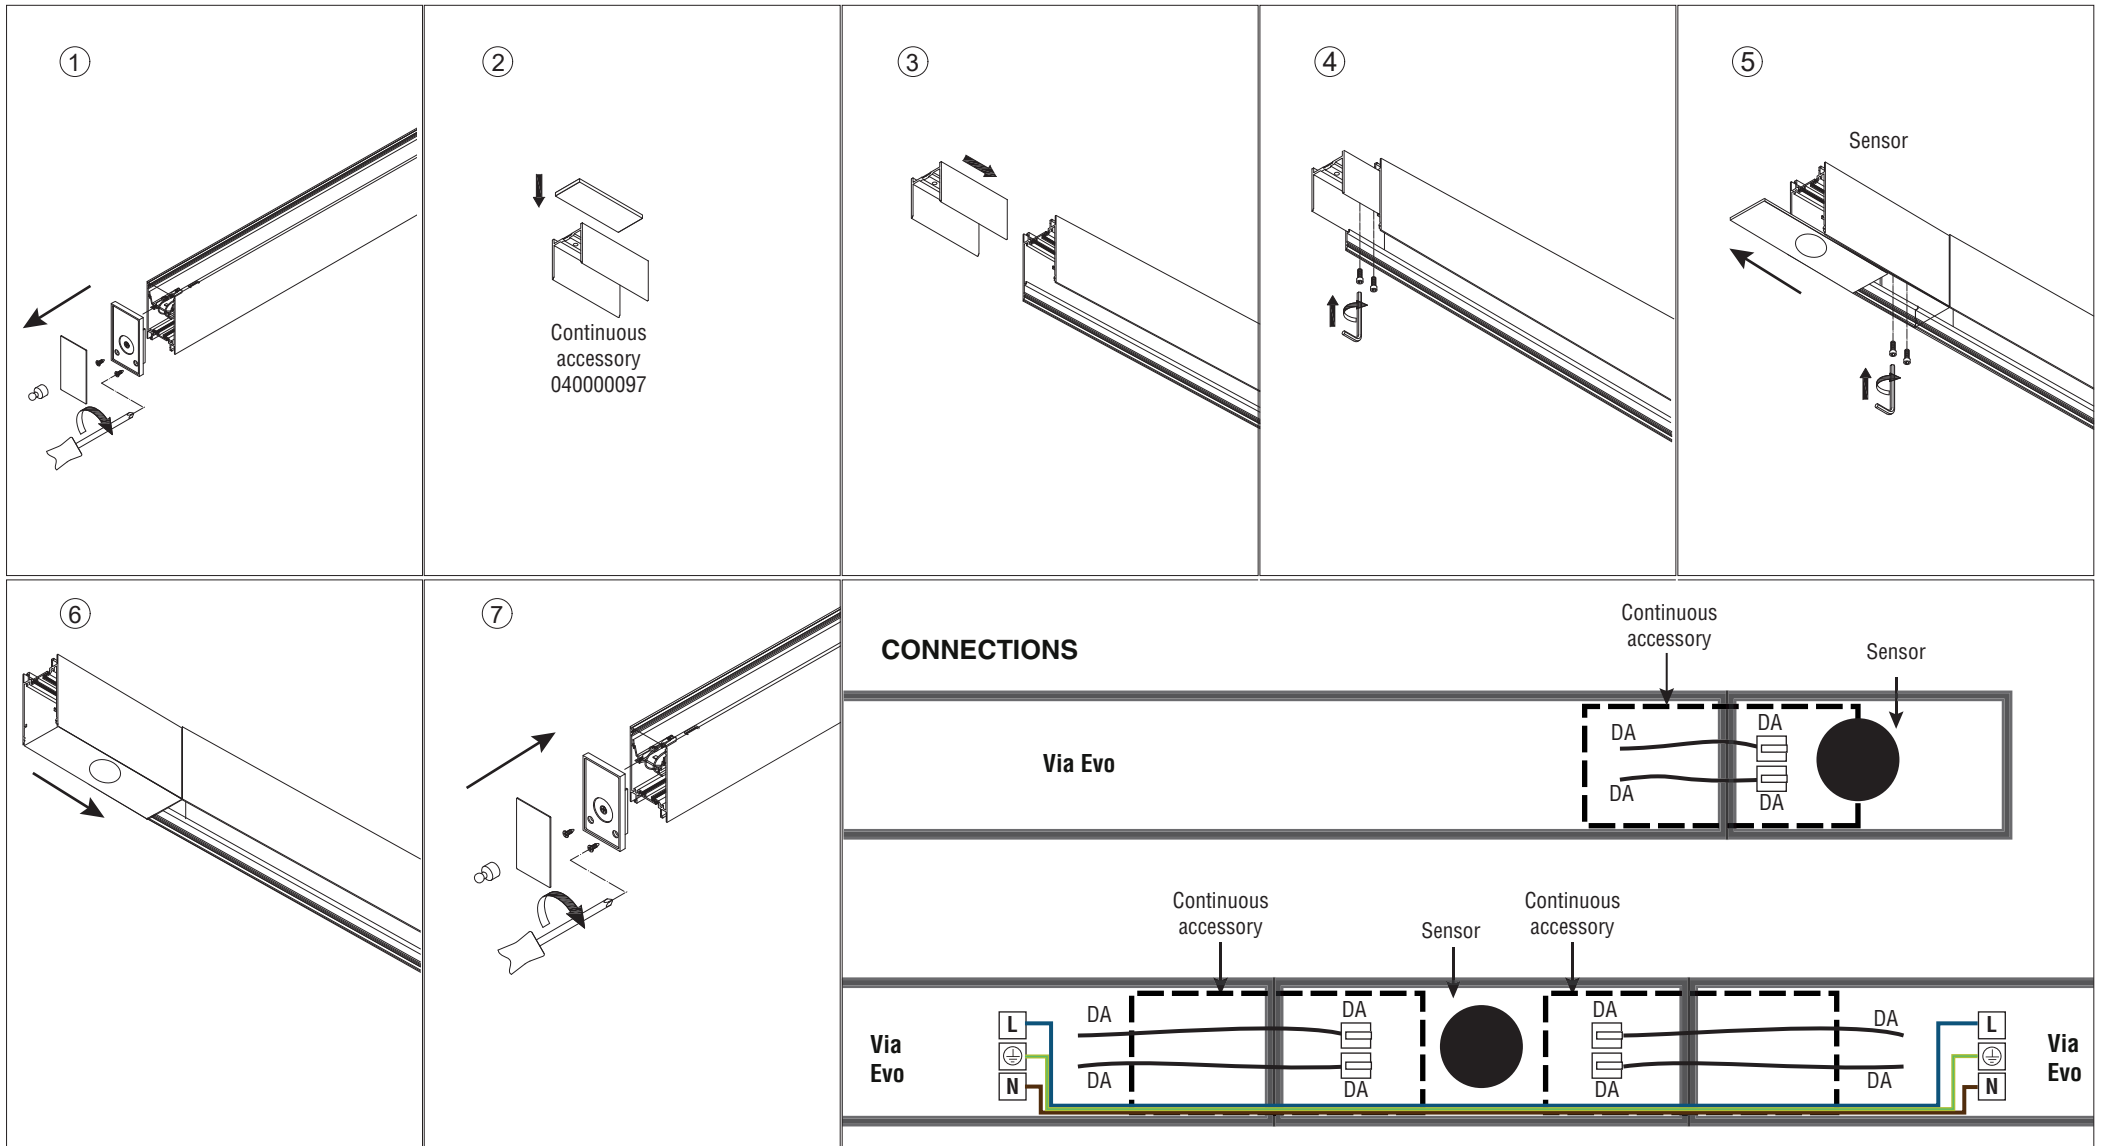

When the luminaire reaches its end of life, take it to the nearest clean point.
Recicle la luminaria en el punto verde cuando ésta llegue al final de su vida útil.