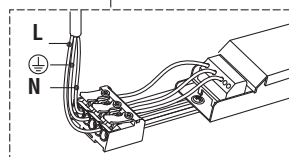

5.2

5.3

VIA ACCESSORY FOR CONTINUOUS LINE ref. 040000097

Connector Kit

01 02 03 40mm 04 05 06

Electrical Jumper

NOTE: The cables to make the electrical jumper are not included

Electrical Connection