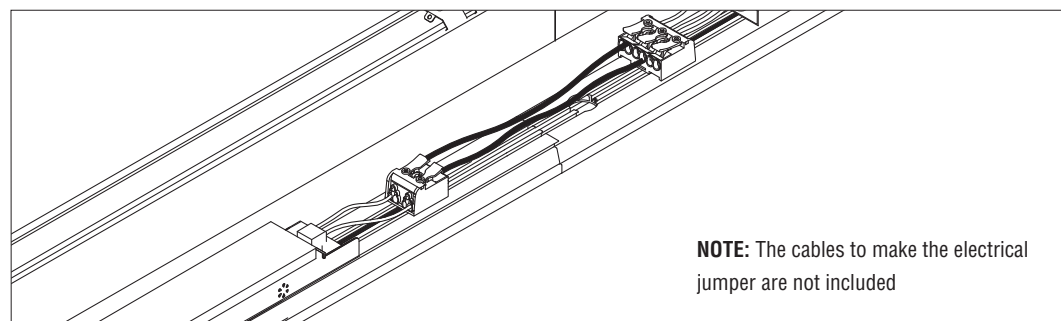

Electrical Jumper

NOTE: The cables to make the electrical jumper are not included

This product contains a light source of energy efficiency class B or C. See www.faro.es
Este producto contiene una fuente luminosa de la clase eficiencia energética F. Ver www.faro.es

Together we take care of the planet

When the luminaire reaches its end of life, take it to the nearest clean point.
Recicle la luminaria en el punto verde cuando ésta llegue al final de su vida útil.