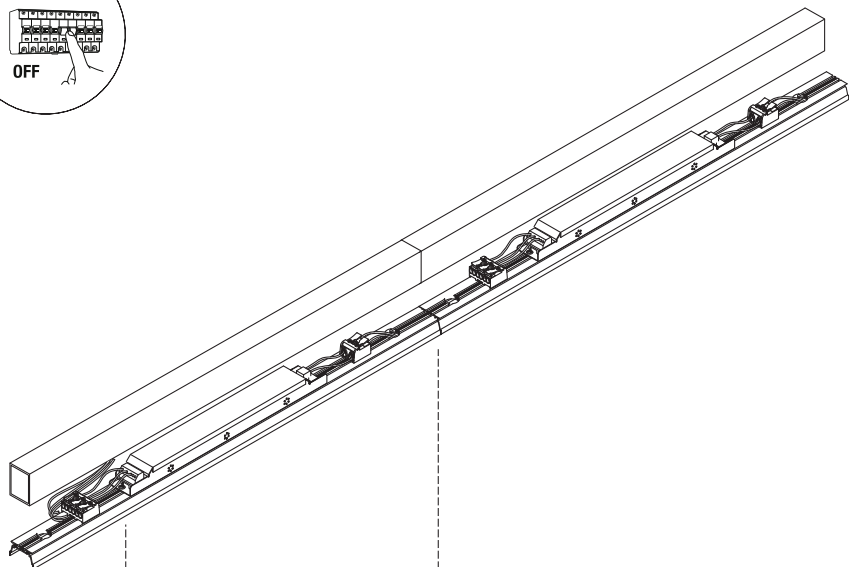

5.2

5.3

VIA ACCESSORY FOR CONTINUOUS LINE ref. 040000097

Connector Kit

01 02 03 40mm 04 05 06

Electrical Jumper

NOTE: The cables to make the electrical jumper are not included

Electrical Connection